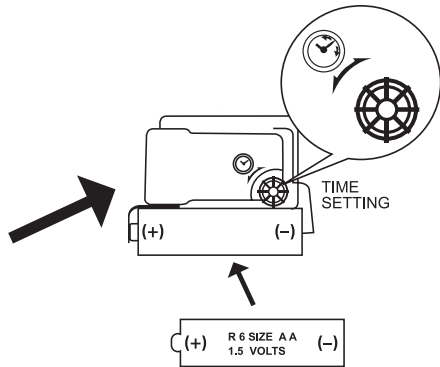

OPERATION

REMOVE
COVER