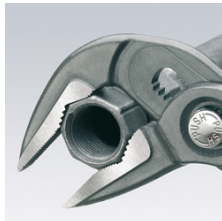

## KNIPEX Cobra® ES Water Pump Pliers extra-slim

- ideal for service, maintenance and equipment repair, in automotive and general industry
- long, narrow jaws
- particularly good access to the workpiece due to very slim construction of head and joint area
- firm grip also on flat material due to three-point rest
- adjustment at the touch of a button directly on the workpiece
- fine adjustment for optimum adaptation to different sizes of workpieces and a comfortable handle width
- self-locking on pipes and nuts: no slipping on the workpiece and low handforce required
- box-joint design: high stability because of double guide
- reliable catching of the hinge bolt: no unintentional shifting
- favourable lever action: optimum transmission of force
- guard prevents operators' fingers being pinched
- Chrome vanadium electric steel, forged, oil-hardened

Due to the increasing compactness of components and machines the workspace becomes more confined. However, the requirements on the gripping force and capacity of the tools do not decrease on the other hand. KNIPEX-"Cobra" ES allows powerful gripping in confined areas.

<b>Article No.</b>	87 51 250
<b>EAN</b>	4003773061267
<b>Pliers</b>	grey atramentized
<b>Head</b>	polished
<b>Handles</b>	with non-slip plastic coating
<b>max. gripping depth mm</b>	42,0
<b>max. parallel opening width mm</b>	37,0
<b>Adjustment positions</b>	19
<b>Capacities for pipes Ø Inch</b>	1 1/4
<b>Capacities for pipes Ø mm</b>	32
<b>Capacities for nuts mm</b>	34
<b>Length mm</b>	250
<b>Net weight g</b>	328

Grips nuts up to 34 mm (1 5/8") across flats

Very slim design in the complete head and joint area (compared to conventional water pump pliers)

Optimum access to the workpiece. Ideal for service, maintenance and equipment repair, in automotive and general industry