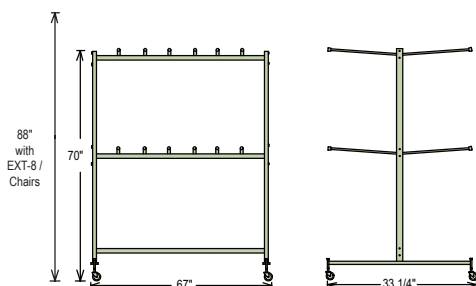

FRAME COLOR

#84 DARK BROWN

Chair Truck Model #	Chair Model #	# of Chairs Per Truck
84	50,200,300,800,1200, 1300, 2200,2300	84
84 W/EXT 8	1000,1100	84
84 W/EXT 8	3200, 600	60