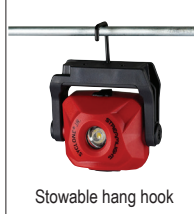

## ULTRA-COMPACT, USB RECHARGEABLE MULTI-FUNCTION WORKLIGHT

Cool white LED for bright, white light

USB rechargeable

Stowable hang hook

Hands-free applications:  
1.) Magnetic base  
2.) Stowable hang hook

Multi-function push-button switch with charge indicator

**CHARGING**

**CHARGED**

Battery charges in approx.  
4.5 hours

**Case Material/Lens** Tough thermoplastic construction; gasket-sealed acrylic lens; elastomer button

**Dims/Weight** Length: 2.04 in. (5.18 cm) Width: 2.25 in. (5.71 cm) Depth: 1.14 in. (2.89 cm) Weight: 2.0 oz (57 grams)

**Light Source** White LED, impervious to shock with a 50,000 hour lifetime.

**Output/Run Time** Operating modes:  
– Cool white LED provides bright white light  
High: 210 lumens; 1,550 candela; 79m beam; runs 3.75 hours  
Low: 85 lumens; 600 candela; 49m beam; runs 8.5 hours

**Switch:** Multi-function push button switch. High, low, and off.

**Battery** 1000 mAh Lithium Polymer cell. Recharges in approximately 4.5 hours.

**Features** - IPX4 water resistant  
- 2m impact resistance tested  
- 360° rotating body aims the beam where you need it; easy to rotate with one hand - no need to juggle tools  
- Micro USB rechargeable.