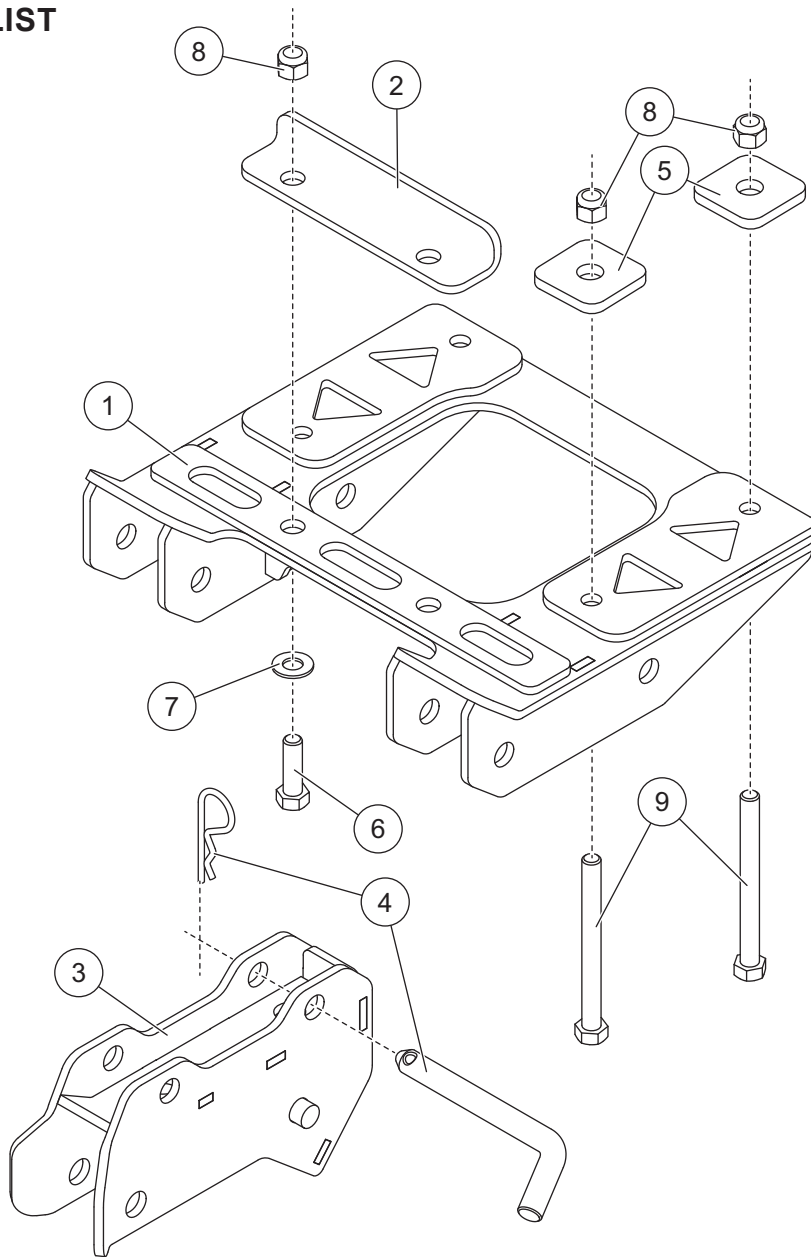

PARTS LIST

35209 Mount Kit							
Item	Part	Qty	Description	Item	Part	Qty	Description
1	74467	1	Skid Plate Assembly	4	84610	4	1/2 x 4 Pin Kit
2	74468	1	Clamp Bar	5	70627	4	Square Washer
3	74470	2	Receiver	ns	74471	1	Bolt Bag
74471 Bolt Bag							
6		2	3/8-16 x 1-1/4 Hex Cap Screw G5	8		6	3/8-16 Hex Locknut GB
7		2	3/8 Flat Washer Type A Narrow	9		4	3/8-16 x 4 Hex Cap Screw G5
ns = not shown				G = Grade			