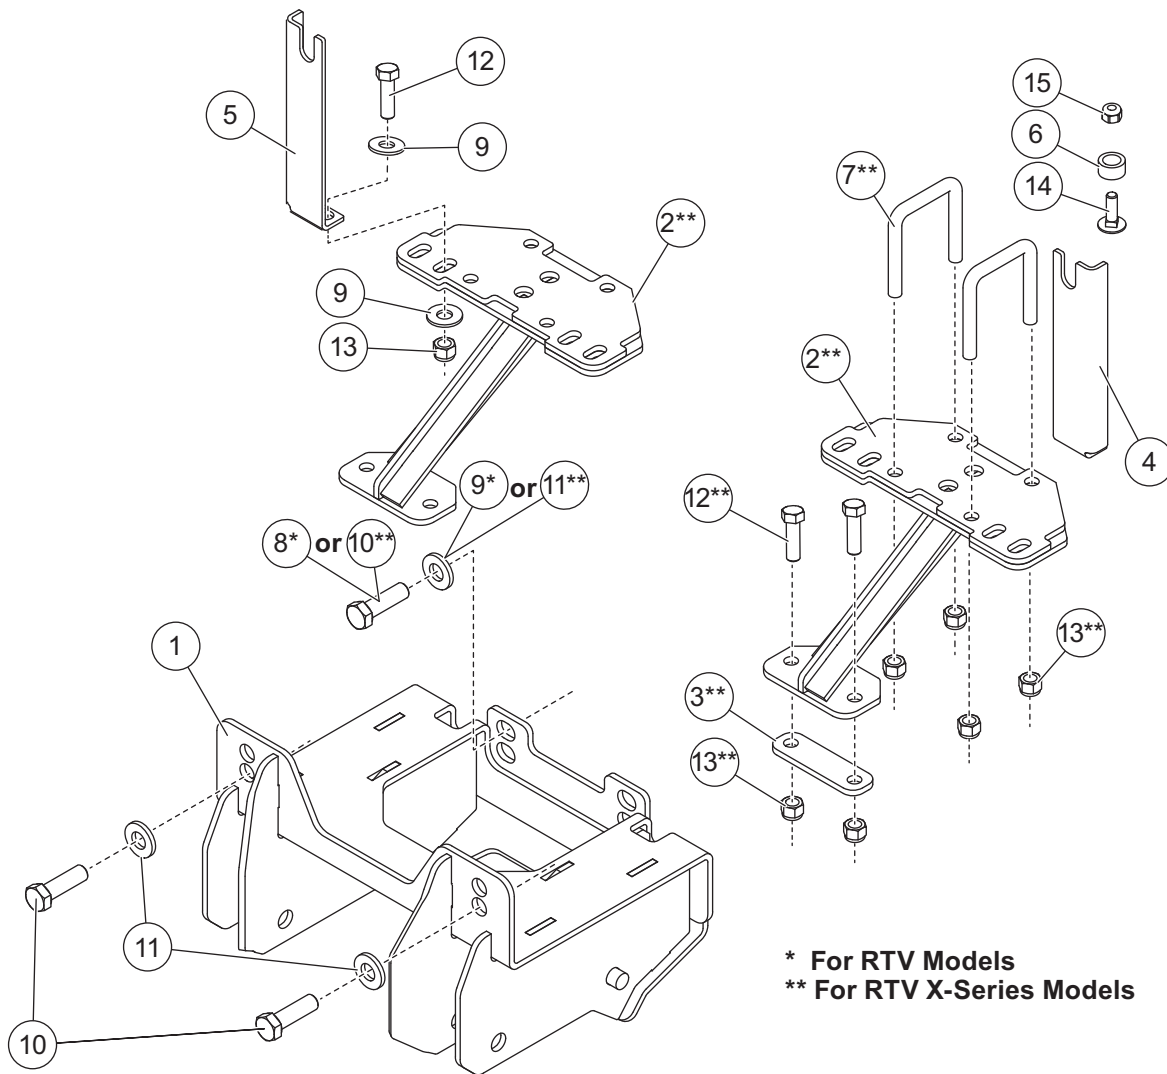

Mount Kit

Kubota RTV 900/11XX 2009-__ / Kubota RTV X-Series 2014-__

35204

January 15, 2021
Lit. No. 74349, Rev. 01

PARTS LIST

* For RTV Models
** For RTV X-Series Models

35204 Mount Kit							
Item	Part	Qty	Description	Item	Part	Qty	Description
1	74344	1	Mount	5	76879	1	Radiator Bracket – PS
2	76880	2	Bracket	6	76877	2	Spacer
3	76881	2	Bolt Bar	ns	74346	1	Bolt Bag
4	76878	1	Radiator Bracket – DS				
74346 Bolt Bag							
7		4	U-Bolt	12		6	3/8-16 x 1-1/4 Hex Cap Screw G5
8		2	M10-1.25 x 45 Hex Cap Screw G8.8	13		14	3/8-16 Hex Locknut GB
9		6	3/8 Flat Washer, Type A Wide	14		2	5/16-18 x 1 Carriage Bolt
10		4	M12-1.25 x 40 Hex Cap Screw G8.8	15		2	5/16-18 Hex Locknut GB
11		4	1/2 Hardened Flat Washer				
ns = not shown			M = Metric	G = Grade			