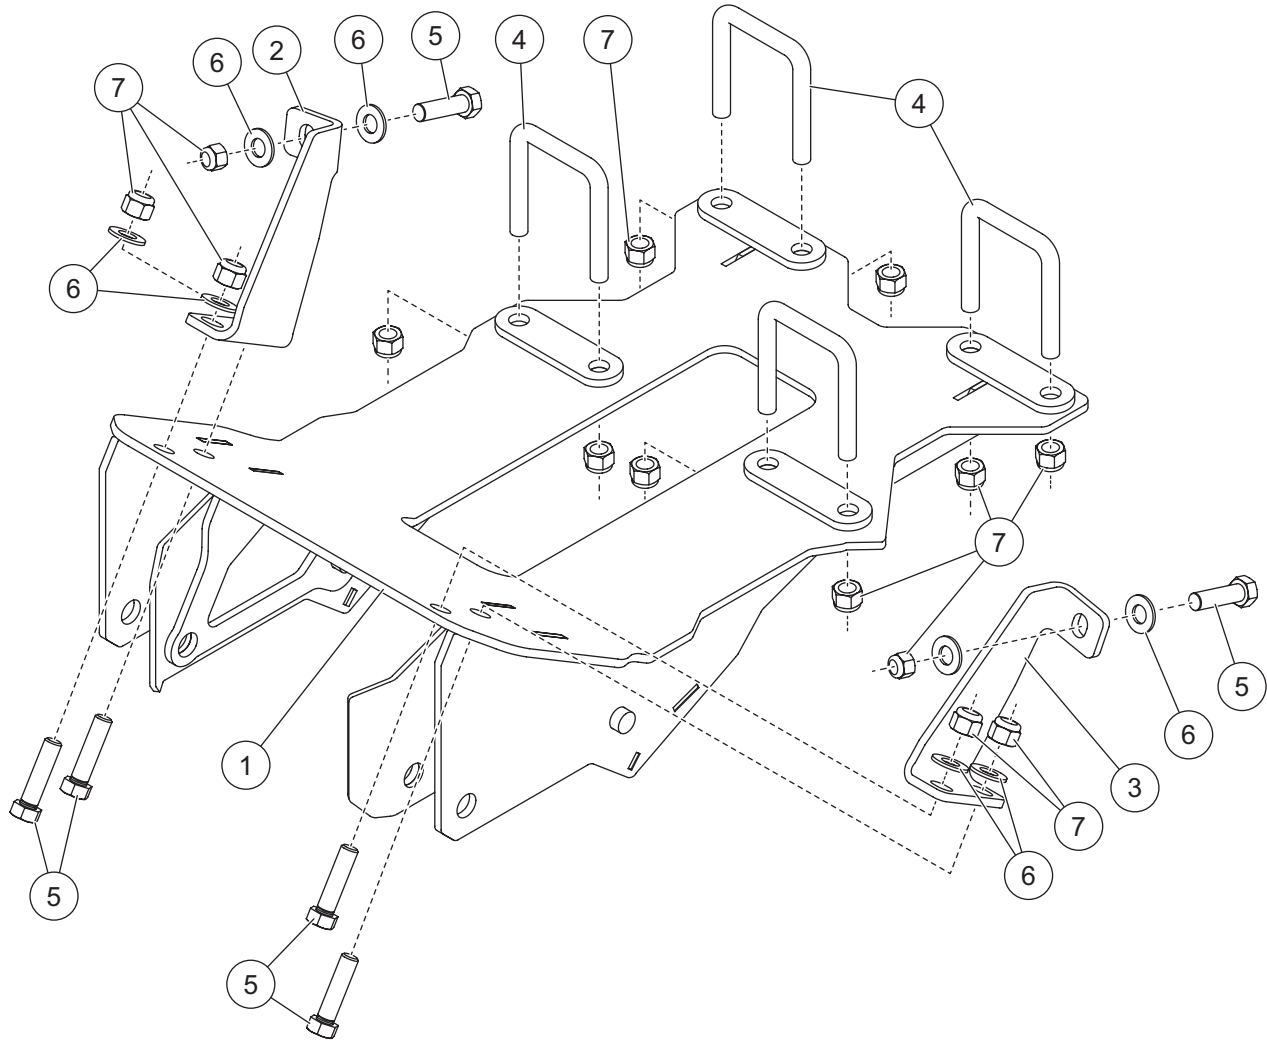

PARTS LIST

35200 Mount Kit							
Item	Part	Qty	Description	Item	Part	Qty	Description
1	74191	1	Skid Plate Assembly	ns	80202	1	Snowplow Cable Assembly
2	74192	1	Bracket – PS	ns	80228	1	Vehicle Cable Assembly
3	74193	1	Bracket – DS	ns	80266	1	Control Cable
ns	74195	1	Bolt Bag	ns	99759	1	Plug Cover Kit
				ns	90730	1	200A Fuse Kit
74195 Bolt Bag							
4		4	3/8-16 x 2 x 2-1/2 U-Bolt	6		8	3/8 Hardened Flat Washer
5		6	3/8-16 x 1-1/2 Hex Cap Screw G5	7		14	3/8-16 Hex Locknut GB
ns = not shown				G = Grade			