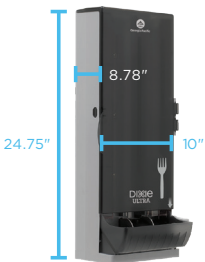

Cutlery Dispensers that Promote Efficiency and Savings

See which of the Dixie Ultra® SmartStock® Cutlery Dispensers match your choice of cutlery. And learn how controlled dispensing can help your operation:

- Elevate hygiene
- Cut down on waste
- Add sustainability
- Improve efficiency

Dixie Ultra® SmartStock® Classic Cutlery Dispenser

Holds
120
Utensils

	Series-B Refills	Series-O Refills				Series-F Refills
	MEDIUM-WEIGHT POLYPROPYLENE	HEAVY-WEIGHT POLYPROPYLENE	MEDIUM-WEIGHT BIO-BLEND	MEDIUM-WEIGHT COMPOSTABLE*	MEDIUM-WEIGHT POLYSTYRENE	HEAVY-WEIGHT POLYSTYRENE
Fork	Dispenser: SSFPD120	Dispenser: SSFD120				Dispenser: SSFHWDSP08
	Refill: SSF21P	Refill: SSPFH51	Refill: SSF11B	Refill: SSCF71	Refill: SSF51	Refill: SSFHWO8
Knife	Dispenser: SSKPD120	Dispenser: SSKD120				Dispenser: SSKHWDSP08
	Refill: SSK21P	Refill: SSPKH51	Refill: SSK11B	Refill: SCK71	Refill: SSK51	Refill: SSKHWO8
Spoon	Dispenser: SSSPD120	Dispenser: SSSD120				Dispenser: SSSHWDSP08
	Refill: SSS21P	Refill: SSPSH51	Spoon Refill: SSS11B Soup Spoon Refill: SSSOUP11B	Refill: SSCS71	Refill: SSS51	Refill: SSSHWO8
Spork	Dispenser: SSPKPD120	-				-
	Refill: SSPK21P	-				-