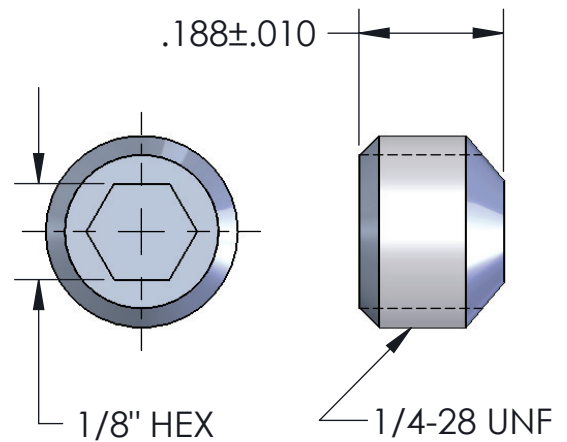

# CUSTOMER SPECIFICATION DRAWING

## NOTES:

1. QUANTITY: 25/BOX
2. SCRU-LOKT BUCKLES SUPPLIED WITH 1/8" HEX KEY AND SET SCREWS.
3. MATERIAL: PER BAND-IT SPECIFICATIONS  
 BUCKLE.....301 1/4 HARD STAINLESS STEEL  
 SET SCREW.....302 OR 303 STAINLESS STEEL
4. WEIGHT: .31 LBS

TITLE:

**BUCKLE, SCRU-LOKT,  
 3/8" SS**

DWG. NO.

**GRC722**

REV B