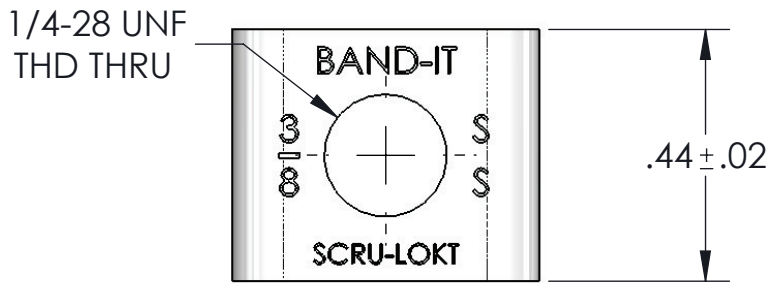

## NOTES:

1. QUANTITY: 25/BOX
2. SCRU-LOKT BUCKLES SUPPLIED WITH 1/8" HEX KEY AND SET SCREWS.
3. MATERIAL: PER BAND-IT SPECIFICATIONS  
 BUCKLE.....301 1/4 HARD STAINLESS STEEL  
 SET SCREW.....302 OR 303 STAINLESS STEEL
4. WEIGHT: .31 LBS

TITLE:

**BUCKLE, SCRU-LOKT,  
 3/8" SS**

DWG. NO.

**GRC722**

REV B