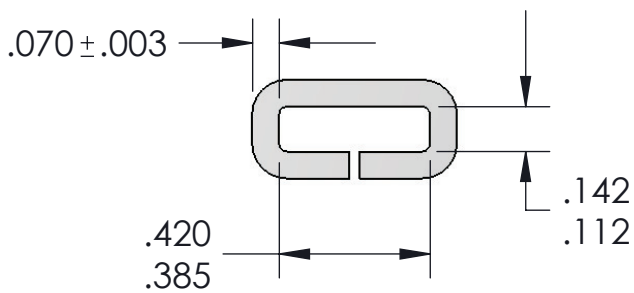

# CUSTOMER SPECIFICATION DRAWING

## NOTES:

1. QUANTITY: 25/BOX
2. SCRU-LOKT BUCKLES SUPPLIED WITH 1/8" HEX KEY AND SET SCREWS.
3. MATERIAL: PER BAND-IT SPECIFICATIONS  
 BUCKLE.....301 1/4 HARD STAINLESS STEEL  
 SET SCREW.....302 OR 303 STAINLESS STEEL
4. WEIGHT: .31 LBS

TITLE:

**BUCKLE, SCRU-LOKT,  
 3/8" SS**

DWG. NO.

**GRC722**

REV B