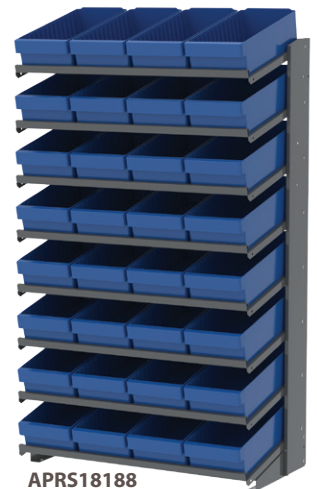

APRS18188

18" Deep Pick Racks			Bin Dimensions (In.)			
Model No.	Description	Bin Model No.	L	W	H	Bin Qty.
APRS18148	Single-Sided Rack with AkroDrawers	31148	17-5/8	3-3/4	4-5/8	72
APRS18168	Single-Sided Rack with AkroDrawers	31168	17-5/8	5-9/16	4-5/8	48
APRS18188	Single-Sided Rack with AkroDrawers	31188	17-5/8	8-3/8	4-5/8	32
APRS18118	Single-Sided Rack with AkroDrawers	31118	17-5/8	11-1/8	4-5/8	24
APRD18148	Double-Sided Rack with AkroDrawers	31148	17-5/8	3-3/4	4-5/8	144
APRD18168	Double-Sided Rack with AkroDrawers	31168	17-5/8	5-9/16	4-5/8	96
APRD18188	Double-Sided Rack with AkroDrawers	31188	17-5/8	8-3/8	4-5/8	64
APRD18118	Double-Sided Rack with AkroDrawers	31118	17-5/8	11-1/8	4-5/8	48

UP TO
900
LBS.

UP TO
1800
LBS.

akro-mils.com

1293 South Main Street, Akron, Ohio 44301 • Tel: 800.253.2467 • Fax: 330.761.6348 • sales@akro-mils.com
In Canada: Ak-West, Inc. • Tel: 877.979.8940 • Fax: 403.225.1696 • sales@ak-westinc.com • ak-westinc.com