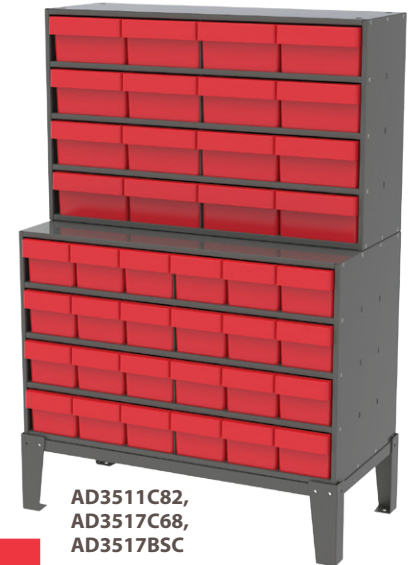

AD3511C82,
AD3517C68,
AD3517BSC

Stackable Cabinet 35" W x 11" D x 22" H			Bin Dimensions (In.)			Shelf Dimensions (In.)			Qty. of Drawers
Model No.	Description	Cabinet Color	L	W	H	D	L	H	
AD3511C AD3511P	Stackable Cabinet with no AkroDrawers	Textured Charcoal Gray Textured Putty	-	-	-	11	34	4-11/16	-
AD3511CAST2 AD3511PAST2	Stackable Cabinet with 31112 & 31162 AkroDrawers	Textured Charcoal Gray Textured Putty	11-5/8	11-1/8*	4-5/8	11	34	4-11/16	8 / 8
AD3511C62 AD3511P62	Stackable Cabinet with 31162 AkroDrawers	Textured Charcoal Gray Textured Putty	11-5/8	5-9/16	4-5/8	11	34	4-11/16	24
AD3511C82 AD3511P82	Stackable Cabinet with 31182 AkroDrawers	Textured Charcoal Gray Textured Putty	11-5/8	8-3/8	4-5/8	11	34	4-11/16	16

UP TO
120
LBS.

Stackable Cabinet 35" W x 17" D x 22" H			Bin Dimensions (In.)			Shelf Dimensions (In.)			Qty. of Drawers
Model No.	Description	Cabinet Color	L	W	H	D	L	H	
AD3517C AD3517P	Stackable Cabinet with no AkroDrawers	Textured Charcoal Gray Textured Putty	-	-	-	17	34	4-11/16	-
AD3517CAST2 AD3517PAST2	Stackable Cabinet with 31118 & 31168 AkroDrawers	Textured Charcoal Gray Textured Putty	17-5/8	11-1/8*	4-5/8	17	34	4-11/16	8 / 8
AD3517C68 AD3517P68	Stackable Cabinet with 31168 AkroDrawers	Textured Charcoal Gray Textured Putty	17-5/8	5-9/16	4-5/8	17	34	4-11/16	24
AD3517C88 AD3517P88	Stackable Cabinet with 31188 AkroDrawers	Textured Charcoal Gray Textured Putty	17-5/8	8-3/8	4-5/8	17	34	4-11/16	16
AD3517CAST AD3517PAST	Stackable Cabinet with 31168 & 31188 AkroDrawers	Textured Charcoal Gray Textured Putty	See Above			17	34	4-11/16	12 / 8

UP TO
120
LBS.

Optional Base Stands for Stackable Cabinets			Dimensions (In.)		
Model No.	Description	Base Stand Color	W	D	H
AD3511BSC AD3511BSP	Base Stand for 11" Stackable Cabinet	Textured Charcoal Gray Textured Putty	35-1/4	11-1/4	8
AD3517BSC AD3517BSP	Base Stand for 17" Stackable Cabinet	Textured Charcoal Gray Textured Putty	35-1/4	17-1/4	8