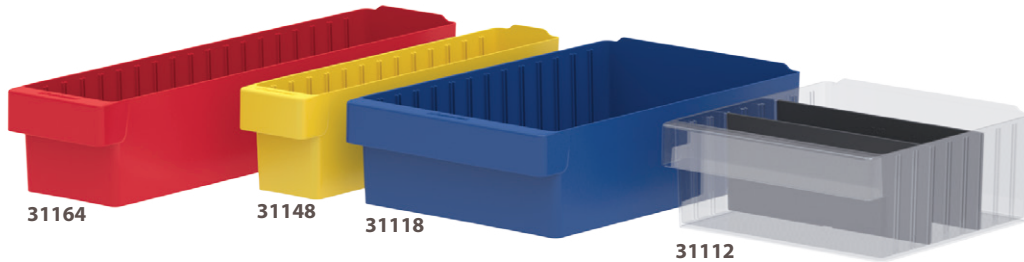

AkroDrawers®

Keep supplies, parts, tools and other materials secure and dust-free

- Nine sizes and five colors make it easy to label and color code inventory
- Use alone or with Pick Racks, Cabinets, Mobile Carts, or Enclosed Shelving

AkroDrawers®

AkroDrawers Model No.	Outside Dimensions (In.)			Inside Dimensions (In.)			Capacity/Qty.		Dividers*	Pkg. Qty
	L	W	H	L	W	H	Weight Capacity	Ctn. Qty.		
31142	11-5/8	3-3/4	4-5/8	10-1/4	3-1/16	4-7/16	15 lbs.	6	41440 (8)	6
31148	17-5/8	3-3/4	4-5/8	16-1/4	3-1/16	4-7/16	20 lbs.	6	41440 (13)	6
31162	11-5/8	5-9/16	4-5/8	10-1/4	4-7/8	4-7/16	20 lbs.	6	41460 (8)	6
31168	17-5/8	5-9/16	4-5/8	16-1/4	4-7/8	4-7/16	25 lbs.	6	41460 (13)	6
31164	23-7/8	5-9/16	4-5/8	22-1/2	4-7/8	4-7/16	25 lbs.	6	41460 (18)	6
31182	11-5/8	8-3/8	4-5/8	10-1/4	7-5/8	4-7/16	20 lbs.	4	41480 (8)	6
31188	17-5/8	8-3/8	4-5/8	16-1/4	7-5/8	4-7/16	25 lbs.	4	41480 (13)	6
31112	11-5/8	11-1/8	4-5/8	10-1/4	10-7/16	4-7/16	25 lbs.	4	41410 (8)	8
31118	17-5/8	11-1/8	4-5/8	16-1/4	10-7/16	4-7/16	25 lbs.	4	41410 (13)	8