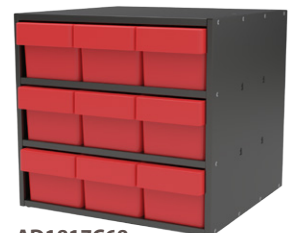

Shelving Systems, Carts & Cabinets

For **AkroDrawers**®

Quick-View Mini-Cabinet 19¼" W x 13¼" D x 38" H			Dimensions (In.)			Qty. of Drawers
Model No.	Description	Cabinet Color	L	W	H	
ACQV4C ACQV4P	Secure Mini-Cabinet, Quick-View Door, no AkroDrawers	Textured Charcoal Gray Textured Putty	-	-	-	-
ACQV4C42 ACQV4P42	Secure Mini-Cabinet, Quick-View Door with 31142 AkroDrawers	Textured Charcoal Gray Textured Putty	11-5/8	3-3/4	4-5/8	16
ACQV4C62 ACQV4P62	Secure Mini-Cabinet, Quick-View Door with 31162 AkroDrawers	Textured Charcoal Gray Textured Putty	11-5/8	5-9/16	4-5/8	12
ACQV4C82 ACQV4P82	Secure Mini-Cabinet, Quick-View Door with 31182 AkroDrawers	Textured Charcoal Gray Textured Putty	11-5/8	8-3/8	4-5/8	8
ACQV4CAST ACQV4PAST	Secure Mini-Cabinet, Quick-View Door with 31142, 31162 & 31182 AkroDrawers	Textured Charcoal Gray Textured Putty	See Above			4 / 6 / 2

UP TO
350
LBS.

Steel Door Mini-Cabinet 19¼" W x 13¼" D x 38" H			Dimensions (In.)			Qty. of Drawers
Model No.	Description	Cabinet Color	L	W	H	
ACS4C ACS4P	Secure Mini-Cabinet, Steel Door, no AkroDrawers	Textured Charcoal Gray Textured Putty	-	-	-	-
ACS4C42 ACS4P42	Secure Mini-Cabinet, Steel Door with 31142 AkroDrawers	Textured Charcoal Gray Textured Putty	11-5/8	3-3/4	4-5/8	16
ACS4C62 ACS4P62	Secure Mini-Cabinet, Steel Door with 31162 AkroDrawers	Textured Charcoal Gray Textured Putty	11-5/8	5-9/16	4-5/8	12
ACS4C82 ACS4P82	Secure Mini-Cabinet, Steel Door with 31182 AkroDrawers	Textured Charcoal Gray Textured Putty	11-5/8	8-3/8	4-5/8	8
ACS4CAST ACS4PAST	Secure Mini-Cabinet, Steel Door with 31142, 31162 & 31182 AkroDrawers	Textured Charcoal Gray Textured Putty	See Above			4 / 6 / 2

UP TO
350
LBS.