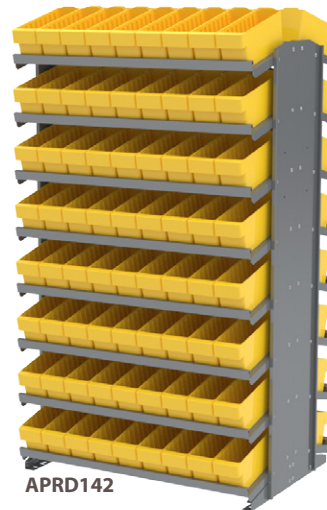

APRD142

UP TO
800
LBS.