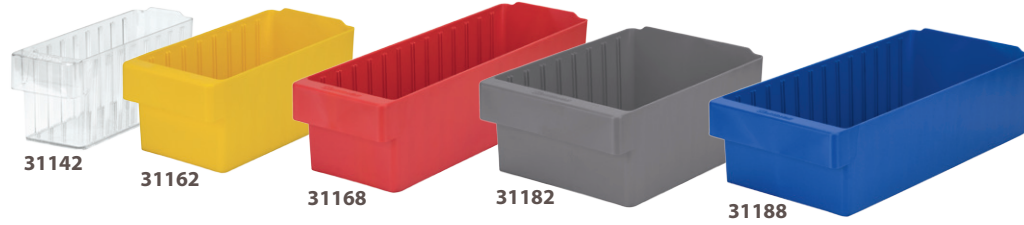

AkroDrawers®

Keep supplies, parts, tools and other materials secure and dust-free

- Nine sizes and five colors make it easy to label and color code inventory
- Use alone or with Pick Racks, Cabinets, Mobile Carts, or Enclosed Shelving

AkroDrawers®

AkroDrawers Model No.	Outside Dimensions (In.)			Inside Dimensions (In.)			Capacity/Qty.		Dividers*	Pkg. Qty
	L	W	H	L	W	H	Weight Capacity	Ctn. Qty.		
31142	11-5/8	3-3/4	4-5/8	10-1/4	3-1/16	4-7/16	15 lbs.	6	41440 (8)	6
31148	17-5/8	3-3/4	4-5/8	16-1/4	3-1/16	4-7/16	20 lbs.	6	41440 (13)	6
31162	11-5/8	5-9/16	4-5/8	10-1/4	4-7/8	4-7/16	20 lbs.	6	41460 (8)	6
31168	17-5/8	5-9/16	4-5/8	16-1/4	4-7/8	4-7/16	25 lbs.	6	41460 (13)	6
31164	23-7/8	5-9/16	4-5/8	22-1/2	4-7/8	4-7/16	25 lbs.	6	41460 (18)	6
31182	11-5/8	8-3/8	4-5/8	10-1/4	7-5/8	4-7/16	20 lbs.	4	41480 (8)	6
31188	17-5/8	8-3/8	4-5/8	16-1/4	7-5/8	4-7/16	25 lbs.	4	41480 (13)	6
31112	11-5/8	11-1/8	4-5/8	10-1/4	10-7/16	4-7/16	25 lbs.	4	41410 (8)	8
31118	17-5/8	11-1/8	4-5/8	16-1/4	10-7/16	4-7/16	25 lbs.	4	41410 (13)	8