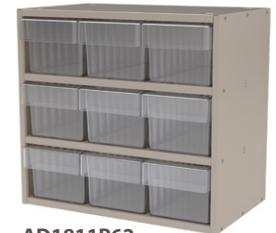

AD1811P62

Super Modular Cabinets 18" W x 17" D x 16½" H			Bin Dimensions (In.)			Shelf Dimensions (In.)			Qty. of Drawers
Model No.	Description	Cabinet Color	L	W	H	D	L	H	
AD1817C AD1817P	17" Deep Cabinet with no AkroDrawers	Textured Charcoal Gray Textured Putty	-	-	-	17	17	4-19/32	-
AD1817C68 AD1817P68	17" Deep Cabinet with 31168 AkroDrawers	Textured Charcoal Gray Textured Putty	17-5/8	5-9/16	4-5/8	17	17	4-19/32	9
AD1817C88 AD1817P88	17" Deep Cabinet with 31188 AkroDrawers	Textured Charcoal Gray Textured Putty	17-5/8	8-3/8	4-5/8	17	17	4-19/32	6
AD1817CAST AD1817PAST	17" Deep Cabinet with 31168 and 31188 AkroDrawers	Textured Charcoal Gray Textured Putty	See Above			17	17	4-19/32	6 / 2

UP TO
60
LBS.