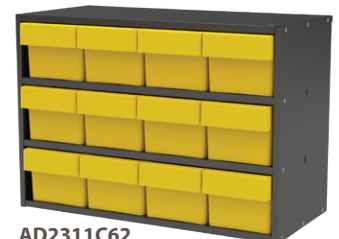

Super Modular Cabinets 23" W x 11" D x 16½" H			Bin Dimensions (In.)			Shelf Dimensions (In.)			Qty. of Drawers
Model No.	Description	Cabinet Color	L	W	H	D	L	H	
AD2311C AD2311P	Medium Cabinet with no AkroDrawers	Textured Charcoal Gray Textured Putty	-	-	-	11	22	4-19/32	-
AD2311C62 AD2311P62	Medium Cabinet with 31162 AkroDrawers	Textured Charcoal Gray Textured Putty	11-5/8	5-9/16	4-5/8	11	22	4-19/32	12

UP TO
75
LBS.

AD2311C62