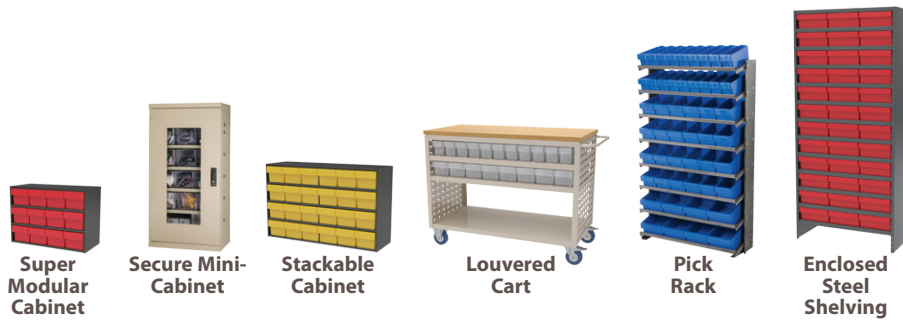

AkroDrawers®

Keep supplies, parts, tools and other materials secure and dust-free

- Nine sizes and five colors make it easy to label and color code inventory
- Use alone or with Pick Racks, Cabinets, Mobile Carts, or Enclosed Shelving

AkroDrawers®

AkroDrawers Model No.	Outside Dimensions (In.)			Inside Dimensions (In.)			Capacity/Qty.		Dividers*	Pkg. Qty
	L	W	H	L	W	H	Weight Capacity	Ctn. Qty.		
31142	11-5/8	3-3/4	4-5/8	10-1/4	3-1/16	4-7/16	15 lbs.	6	41440 (8)	6
31148	17-5/8	3-3/4	4-5/8	16-1/4	3-1/16	4-7/16	20 lbs.	6	41440 (13)	6
31162	11-5/8	5-9/16	4-5/8	10-1/4	4-7/8	4-7/16	20 lbs.	6	41460 (8)	6
31168	17-5/8	5-9/16	4-5/8	16-1/4	4-7/8	4-7/16	25 lbs.	6	41460 (13)	6
31164	23-7/8	5-9/16	4-5/8	22-1/2	4-7/8	4-7/16	25 lbs.	6	41460 (18)	6
31182	11-5/8	8-3/8	4-5/8	10-1/4	7-5/8	4-7/16	20 lbs.	4	41480 (8)	6
31188	17-5/8	8-3/8	4-5/8	16-1/4	7-5/8	4-7/16	25 lbs.	4	41480 (13)	6
31112	11-5/8	11-1/8	4-5/8	10-1/4	10-7/16	4-7/16	25 lbs.	4	41410 (8)	8
31118	17-5/8	11-1/8	4-5/8	16-1/4	10-7/16	4-7/16	25 lbs.	4	41410 (13)	8