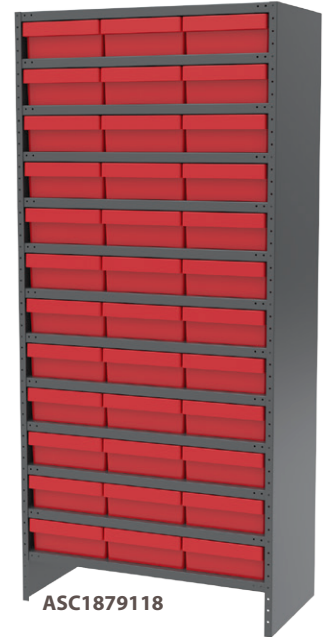

Shelving Systems, Carts & Cabinets

For **AkroDrawers**®

12" Enclosed Steel Shelving Systems		Bin Dimensions (In.)			Shelf Dimensions (In.)			Quantity	
Model Number	Description	L	W	H	D	L	H	Drawers	Shelves
ASC1279112	Shelving with 31112 AkroDrawers	11-5/8	11-1/8	4-5/8	12	36	79	36	13
ASC1279142	Shelving with 31142 AkroDrawers	11-5/8	3-3/4	4-5/8	12	36	79	108	13
ASC1279162	Shelving with 31162 AkroDrawers	11-5/8	5-9/16	4-5/8	12	36	79	72	13
ASC1279182	Shelving with 31182 AkroDrawers	11-5/8	8-3/8	4-5/8	12	36	79	48	13
ASC1279AST	Shelving with 31142, 31162, 31182 AkroDrawers	See Above			12	36	79	30 / 36 / 12 ‡	13

UP TO
6000
LBS.

ASC1879118

18" Enclosed Steel Shelving Systems		Bin Dimensions (In.)			Shelf Dimensions (In.)			Quantity	
Model Number	Description	L	W	H	D	L	H	Drawers	Shelves
ASC1879118	Shelving with 31118 AkroDrawers	17-5/8	11-1/8	4-5/8	18	36	79	36	13
ASC1879148	Shelving with 31148 AkroDrawers	17-5/8	3-3/4	4-5/8	18	36	79	108	13
ASC1879168	Shelving with 31168 AkroDrawers	17-5/8	5-9/16	4-5/8	18	36	79	72	13
ASC1879188	Shelving with 31188 AkroDrawers	17-5/8	8-3/8	4-5/8	18	36	79	48	13
ASC1879AST	Shelving with 31168, 31188 AkroDrawers	See Above			18	36	79	36 / 24	13

UP TO
6500
LBS.

12" Deep Pick Racks			Bin Dimensions (In.)			
Model No.	Description	Bin Model No.	L	W	H	Bin Qty.
APRS112	Single-Sided Rack with AkroDrawers	31112	11-5/8	11-1/8	4-5/8	24
APRS142	Single-Sided Rack with AkroDrawers	31142	11-5/8	3-3/4	4-5/8	72
APRS162	Single-Sided Rack with AkroDrawers	31162	11-5/8	5-9/16	4-5/8	48
APRS182	Single-Sided Rack with AkroDrawers	31182	11-5/8	8-3/8	4-5/8	32
APRSAST	Single-Sided Rack with AkroDrawer Mix	31142, 31162, 31182	See Above			18 / 24 / 8
APRD112	Double-Sided Rack with AkroDrawers	31112	11-5/8	11-1/8	4-5/8	48
APRD142	Double-Sided Rack with AkroDrawers	31142	11-5/8	3-3/4	4-5/8	144
APRD162	Double-Sided Rack with AkroDrawers	31162	11-5/8	5-9/16	4-5/8	96
APRD182	Double-Sided Rack with AkroDrawers	31182	11-5/8	8-3/8	4-5/8	64
APRDAST	Double-Sided Rack with AkroDrawer Mix	31142, 31162, 31182	See Above			36 / 48 / 16

UP TO
400
LBS.