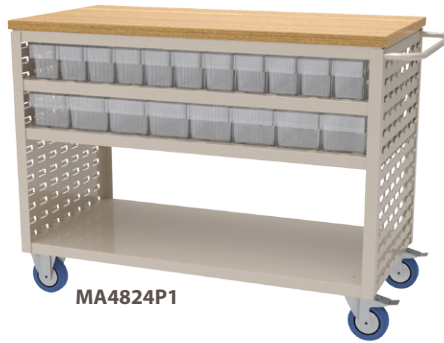

Shelving Systems, Carts & Cabinets

For **AkroDrawers**®

MA4824P1