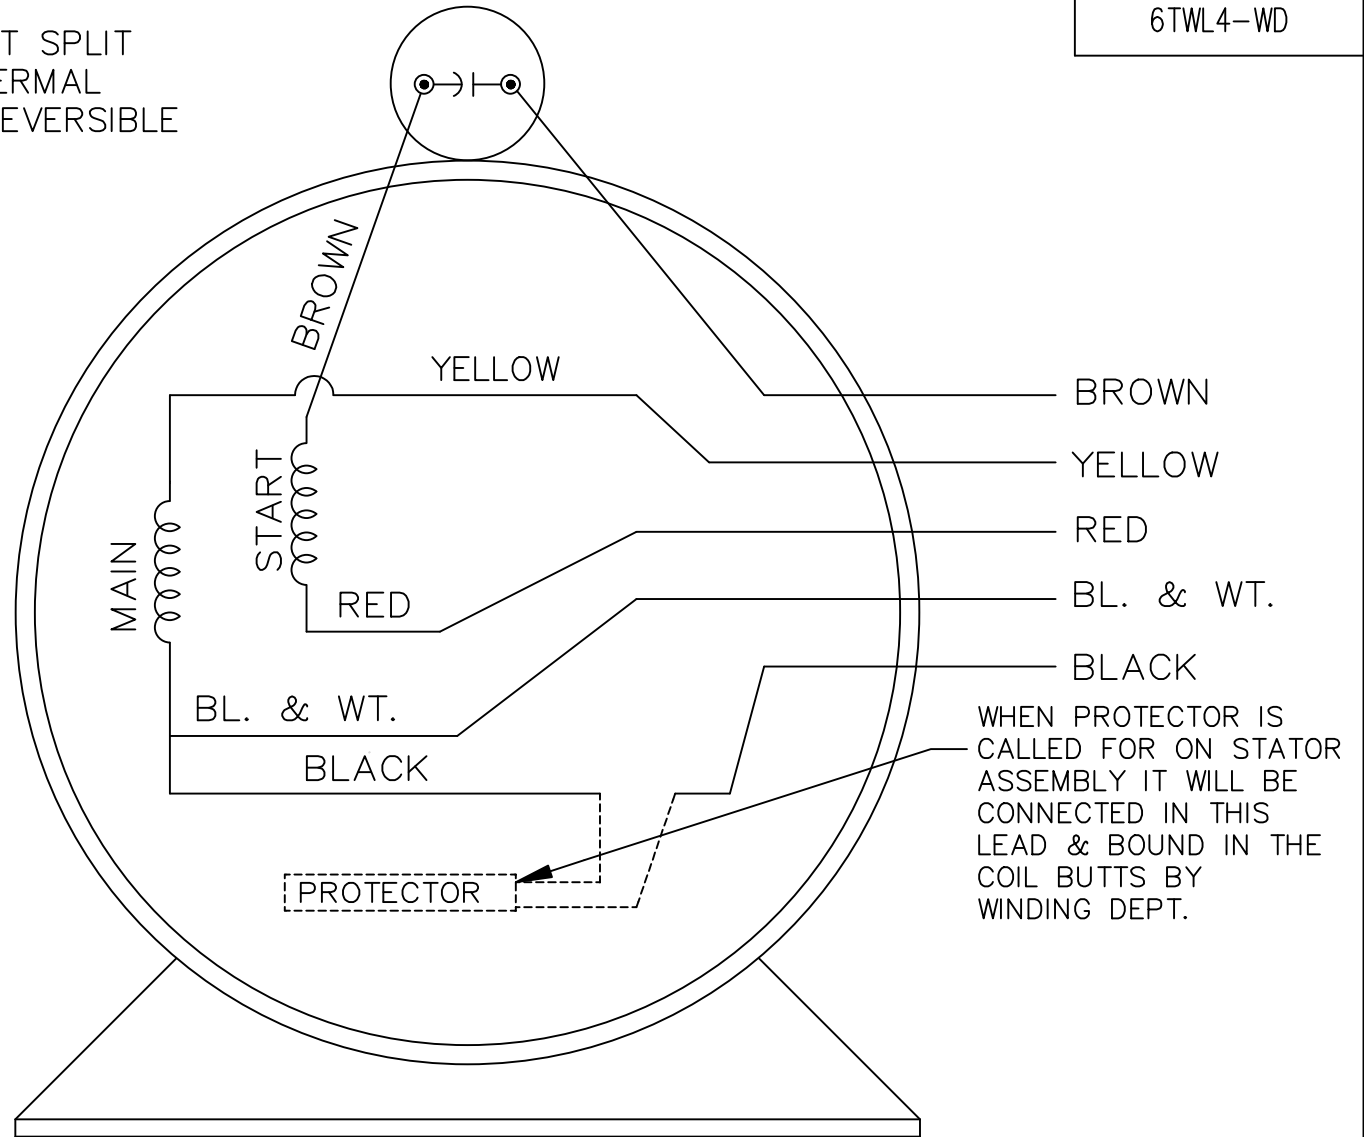

SINGLE VOLTAGE-PERMANENT SPLIT CAPACITOR MOTOR WITH THERMAL PROTECTOR ELECTRICALLY REVERSIBLE

VIEW OF SHAFT END

C6BH

				TOLERANCES UNLESS SPECIFIED		Dayton Electric Mfg. Co. 5959 West Howard St. Niles, IL 60714 USA	DRAWN PN 11/23/2010			
				DEC.	INCHES		CHK VC 11/23/2010			
				.X	± -		APPD			
				.XX	± -		SCALE 1=1			
				.XXX	± -		REF 4YU24-WD			
				.XXXX	± -	MAT'L.	FMF MU98634			
NO.	REVISION	BY & DATE	CHK	ANG	± -	FINISH	PREV			
THIS DRAWING IN DESIGN AND DETAIL IS OUR PROPERTY AND MUST NOT BE USED EXCEPT IN CONNECTION WITH OUR WORK ALL RIGHTS OF DESIGN AND INVENTION ARE RESERVED THIS IS AN ELECTRONICALLY GENERATED DOCUMENT - DO NOT SCALE THIS PRINT				RFP	CAD FILE 6TWL4_wd		SIZE A	DRAWING NO. 6TWL4-WD	PAGE OF	REV.
				DIST WP						