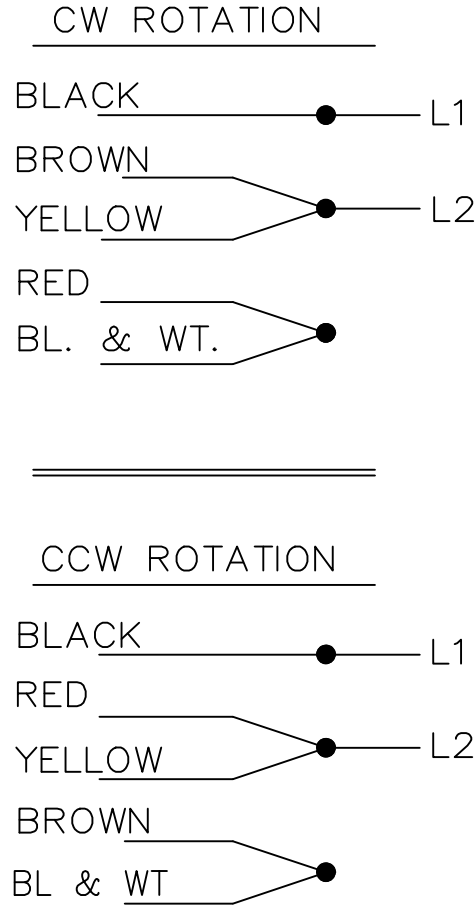

SINGLE VOLTAGE-PERMANENT SPLIT CAPACITOR MOTOR WITH THERMAL PROTECTOR ELECTRICALLY REVERSIBLE

VIEW OF SHAFT END

C6BH

				TOLERANCES UNLESS SPECIFIED		Dayton Electric Mfg. Co. 5959 West Howard St. Niles, IL 60714 USA	DRAWN PN 11/23/2010			
				DEC.	INCHES		CHK VC 11/23/2010			
				.X	± -		APPD			
				.XX	± -		SCALE 1=1			
				.XXX	± -		REF 4YU24-WD			
				.XXXX	± -	MAT'L.	FMF MU98634			
NO.	REVISION	BY & DATE	CHK	ANG	± -	FINISH	PREV			
THIS DRAWING IN DESIGN AND DETAIL IS OUR PROPERTY AND MUST NOT BE USED EXCEPT IN CONNECTION WITH OUR WORK ALL RIGHTS OF DESIGN AND INVENTION ARE RESERVED THIS IS AN ELECTRONICALLY GENERATED DOCUMENT - DO NOT SCALE THIS PRINT				RFP	CAD FILE 6TWL4_wd		SIZE A	DRAWING NO. 6TWL4-WD	PAGE OF	REV.
				DIST WP						