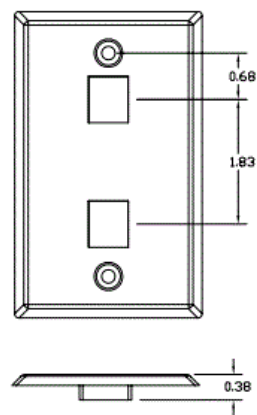

Stainless Steel Plate, Front Loading

Features

- Fits all Hubbell keystone connections (AV, data and fiber)
- Secure; Requires removal to access connectivity
- Rear, Flush Mounting Improves Tamper-Resistance
- Manufactured From Type 430 Stainless Steel, Brushed Finish

Ordering Information

Description	Color	Catalog No.	UPC
iStation Stainless Steel Plate, Rear Loading, Single Gang, 2-Port	Silver	SSF12	662620818047

Listings

UL and cUL Listed 1863
RoHS Compliant

Specifications

Keystone	Fits all Hubbell keystone connections (AV, data and fiber)
Plate Material	Type 430 stainless steel

Applications

Medical Facilities
Laboratories
Manufacturing Plants
Education Facilities

2 PORT

Online Resources