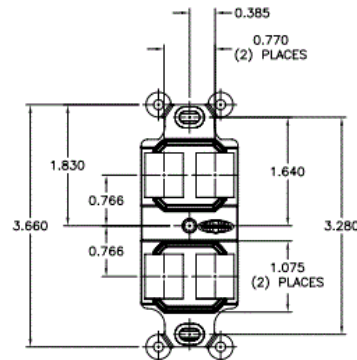

### Specifications

Plate Material High-impact thermoplastic (UL 94V-0)

KEYSTONE OPENING