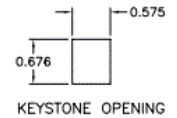

### Specifications

Plate Material High-impact thermoplastic (UL 94V-0)

KEYSTONE OPENING