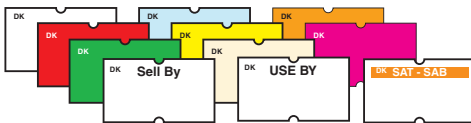

1,000 labels/roll

DOW Plus Blank Kit ... **110410**

THE DIFFERENCE IS NIGHT AND DAY.™