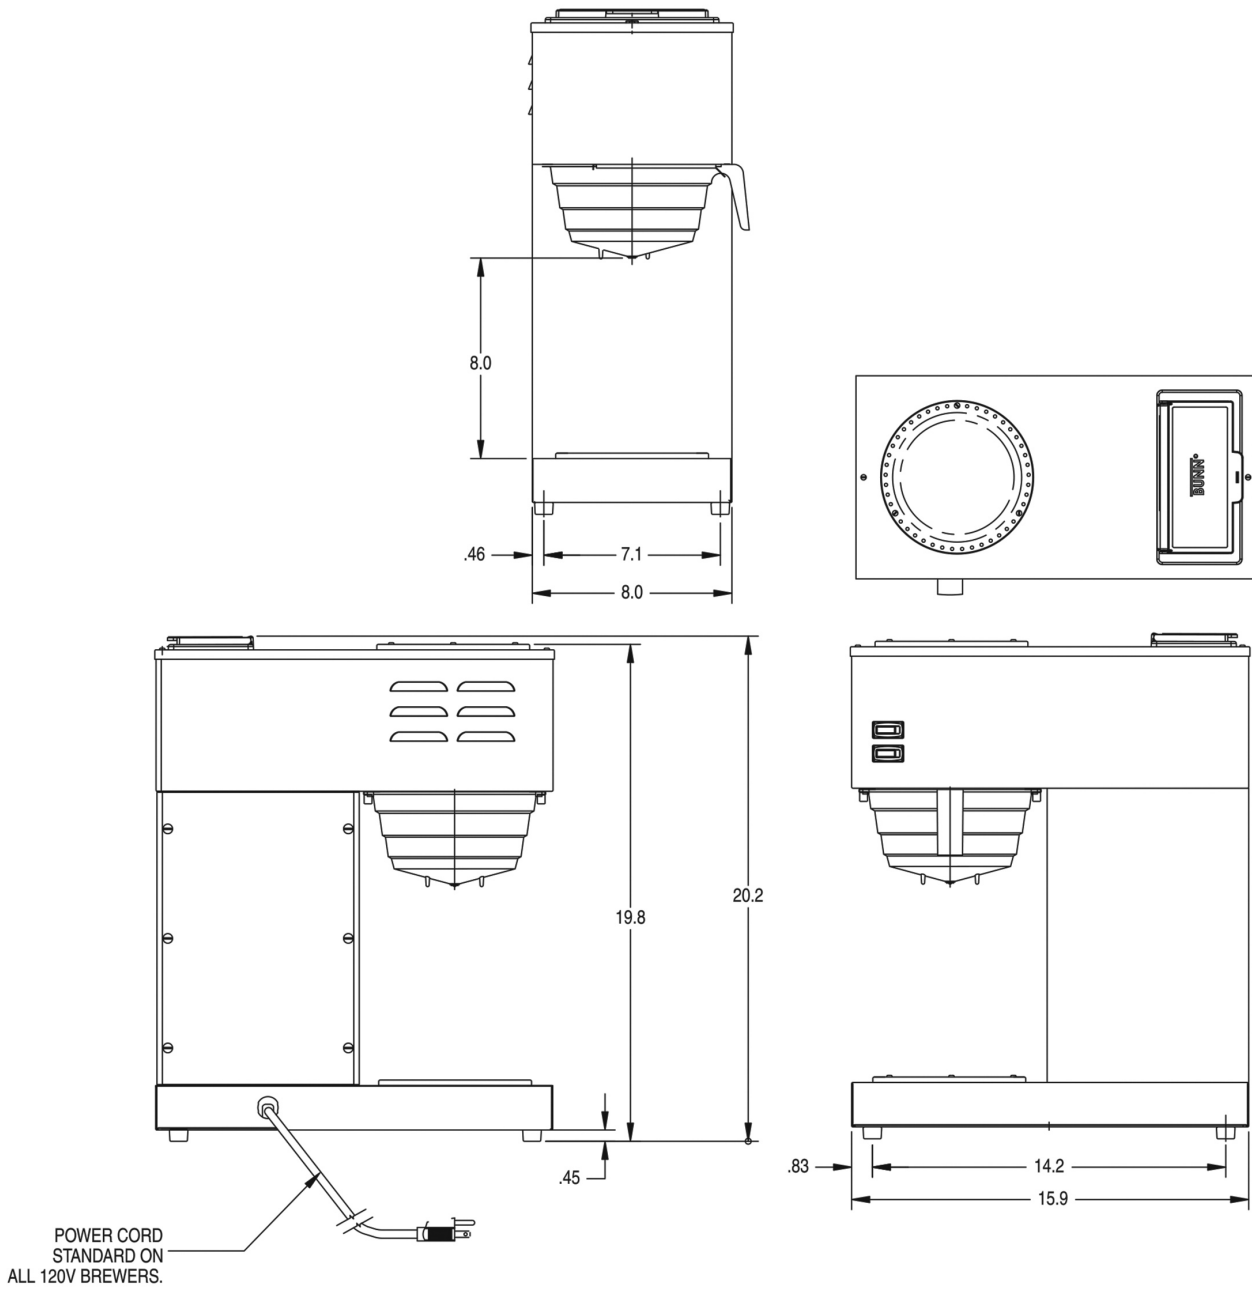

Last Updated:  
10/03/2022

	Unit			Shipping				
	Height	Width	Depth	Height	Width	Depth	Weight	Volume
English	20.2 in.	8.7 in.	15.9 in.	22.9 in.	12.3 in.	19.5 in.	19.600 lbs	3.162 ft <sup>3</sup>
Metric	51.3 cm	22.1 cm	40.4 cm	58.1 cm	31.1 cm	49.5 cm	8.891 kgs	0.090 m <sup>3</sup>