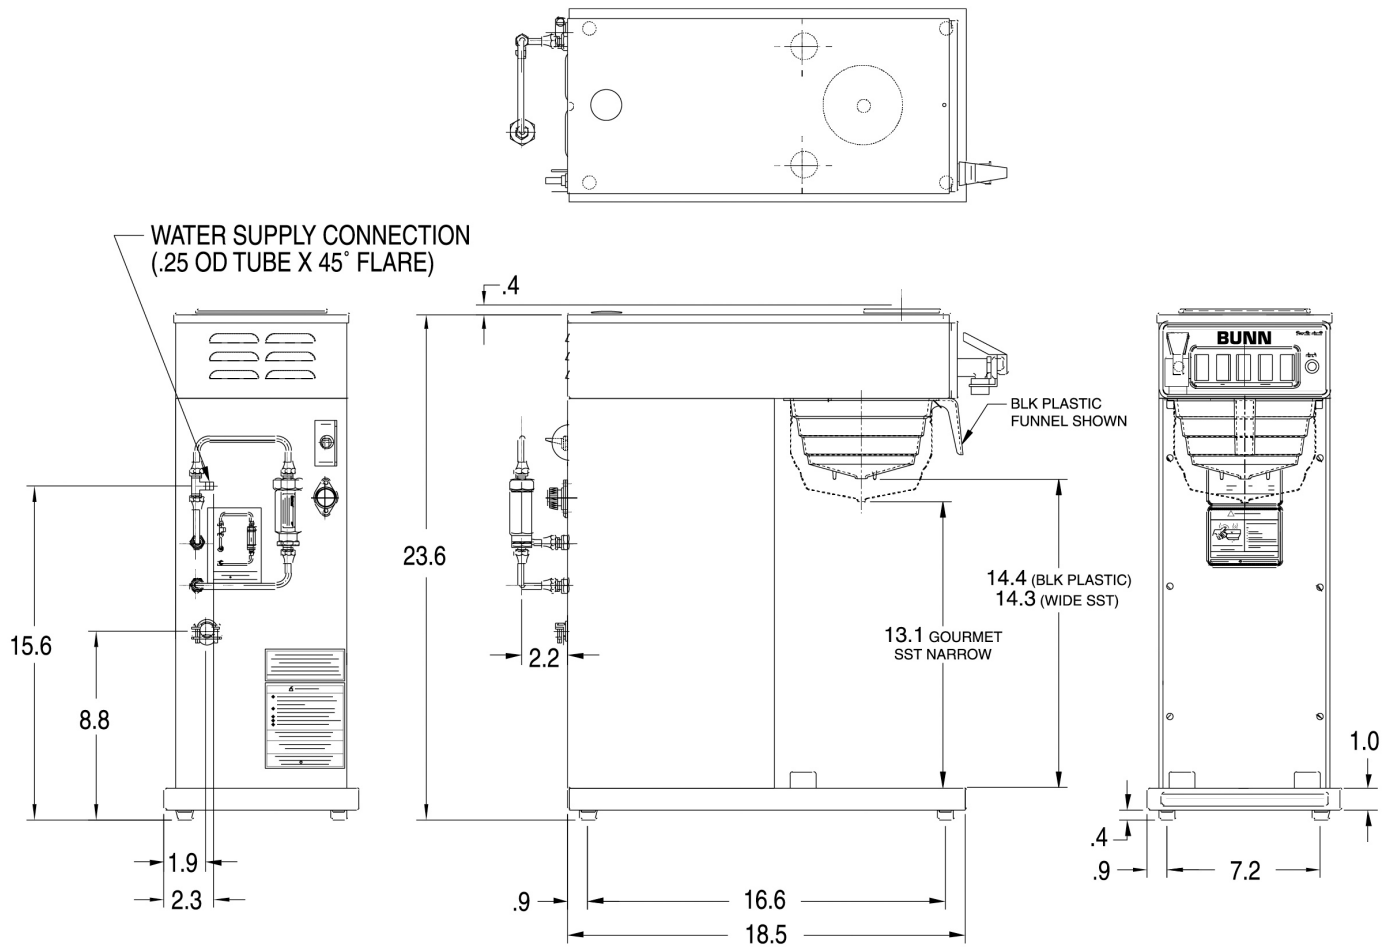

Last Updated:  
10/17/2022

	Unit			Shipping				
	Height	Width	Depth	Height	Width	Depth	Weight	Volume
English	23.6 in.	9.0 in.	22.5 in.	29.0 in.	11.9 in.	25.8 in.	35.200 lbs	5.145 ft <sup>3</sup>
Metric	59.9 cm	22.9 cm	57.2 cm	73.7 cm	30.2 cm	65.6 cm	15.967 kgs	0.146 m <sup>3</sup>