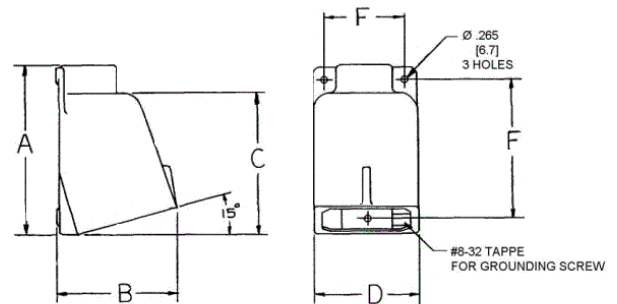

## Ordering Information

Description	Device Color	UPC	Catalog Number
Metallic Back Box, 60A, 1 1/4", Angled, Aluminum	Aluminum	783585390758	BB601W

## Specifications

Accessory Item	Cast Aluminum Back Box
Back Box	15 Degree Angle
Box Hub Size	1 1/4" NPT