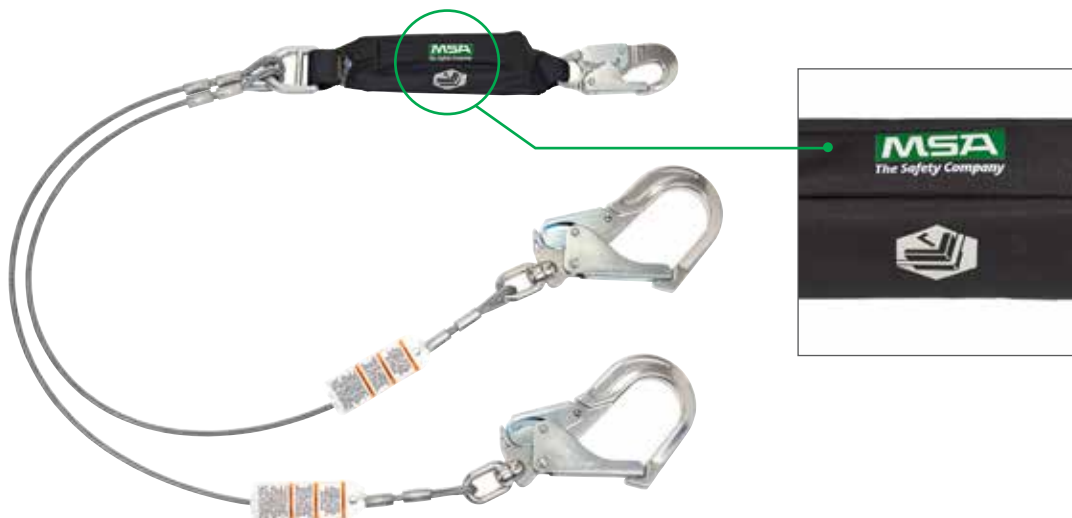

# V-SERIES™ Leading Edge Lanyards

Technical Data Sheet

The V-SERIES line of leading edge safety lanyards has been tested over a .005" radius steel edge - providing a shock absorbing lanyard option for leading edge work. The easy to identify Leading Edge symbol on the shock absorbing cover helps to make identifying lanyard type and application easier.

Additionally, the swiveling snaphooks keep your lanyard lifeline from twisting as you work - so you can spend less time adjusting your PPE and more time focused on the job.

<b>CAPACITY</b>	ANSI Z359.13: 130–310 lbs.
<b>BRAND</b>	Leading Edge
<b>SUB BRAND / MODEL NAME</b>	Standard
<b>THREAD/STITCHING</b>	Polyester
<b>LANYARD MATERIAL</b>	Steel Cable
<b>ENERGY-ABSORBING MATERIAL</b>	Nylon
<b>SNAP HOOK MATERIAL</b>	Aluminum
<b>PRODUCT WEIGHT</b>	2-4 lbs.
<b>SHIPPING WEIGHT</b>	3-5.5 lbs.
<b>SHIPPING DIMENSIONS</b>	4" x 10" x 5" or 4" x 15" x 6"
<b>STANDARDS</b>	ANSI Z359.13, OSHA

## Ordering Information

Part No.	Description
10213785	MSA Leading Edge Lanyard, Single leg, Large Aluminum Swivel Snaphook
10213786	MSA Leading Edge Lanyard, Twin leg, Large Aluminum Swivel Snaphook
10213787	MSA Leading Edge Lanyard, Single leg, Small Aluminum Snaphook
10213788	MSA Leading Edge Lanyard, Twin leg, Small Aluminum Snaphook
10220700	MSA Leading Edge Lanyard, Single leg, Small Steel Swivel Snaphook
10220701	MSA Leading Edge Lanyard, Twin leg, Small Steel Swivel Snaphook