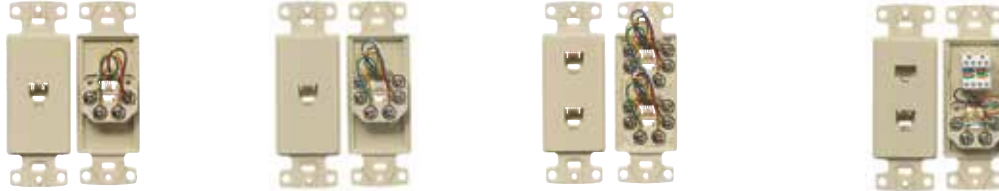

### Features and Benefits

- High impact-resistant thermoplastic frame
- Meets FCC part 68
- UL Listed 1863 – Communication Circuit Accessory and CSA Certified

## Molded-In Voice and Data Decorator Wallplates

Jack	One RJ11 Jack	One RJ11 Jack	Duplex RJ11 Jack	2 Jack Voice Data Frame	
Position	6-Position	6-Position	6-Position	RJ11 Jack	Category 5e
Conductors	4-Conductor	6-Conductor	6-Conductor	6-Position	8-Position
Terminations	Screw	Screw	Screw	4-Conductor	8-Conductor
Black	<b>NS770BK</b>	-	-	Screw	110 IDC
Brown	<b>NS770</b>	<b>NS771</b>	-		
Gray	<b>NS770GY</b>	-	-		
Ivory	<b>NS770I</b>	<b>NS771I</b>	<b>NS772I</b>		
Light Almond	<b>NS770LA</b>	<b>NS771LA</b>	<b>NS772LA</b>		
White	<b>NS770W</b>	<b>NS771W</b>	<b>NS772W</b>		

## Molded-In Video and Voice Decorator Wallplates

Jack			One RJ11 Jack, 6-Position, 4-Conductor	One Cat 5e 110 Punch-Down
F-Connector	Single F-Type Coupler Bulkhead	Duplex F-Type Coupler Bulkhead	One F-Type Coupler Bulkhead	One F-Type Coupler Bulkhead
Type	Female to Female	Female to Female	Female to Female	Female to Female
Terminations	Screw	Screw	Screw	Screw
Black	-	-	-	<b>NS785BK</b>
Brown	-	-	-	<b>NS785</b>
Gray	-	-	-	<b>NS785GY</b>
Light Almond	<b>NS780LA</b>	-	<b>NS783LA</b>	<b>NS785LA</b>
White	<b>NS780W</b>	<b>NS782W</b>	<b>NS783W</b>	<b>NS785W</b>