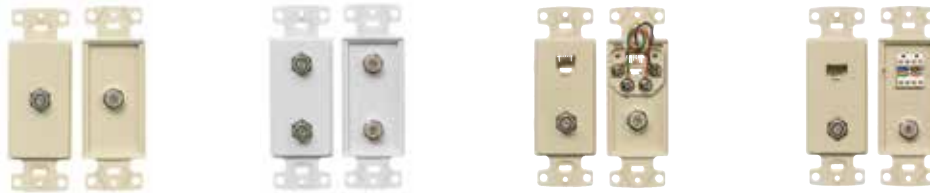

### Features and Benefits

- High impact-resistant thermoplastic frame
- Meets FCC part 68
- UL Listed 1863 – Communication Circuit Accessory and CSA Certified

## Molded-In Voice and Data Decorator Wallplates

Jack	One RJ11 Jack	One RJ11 Jack	Duplex RJ11 Jack	2 Jack Voice Data Frame	
Position	6-Position	6-Position	6-Position	RJ11 Jack	Category 5e
Conductors	4-Conductor	6-Conductor	6-Conductor	6-Position	8-Position
Terminations	Screw	Screw	Screw	4-Conductor	8-Conductor
Black	<b>NS770BK</b>	-	-	Screw	110 IDC
Brown	<b>NS770</b>	<b>NS771</b>	-		
Gray	<b>NS770GY</b>	-	-		
Ivory	<b>NS770I</b>	<b>NS771I</b>	<b>NS772I</b>		
Light Almond	<b>NS770LA</b>	<b>NS771LA</b>	<b>NS772LA</b>		
White	<b>NS770W</b>	<b>NS771W</b>	<b>NS772W</b>		

## Molded-In Video and Voice Decorator Wallplates

Jack			One RJ11 Jack, 6-Position, 4-Conductor	One Cat 5e 110 Punch-Down
F-Connector	Single F-Type Coupler Bulkhead	Duplex F-Type Coupler Bulkhead	One F-Type Coupler Bulkhead	One F-Type Coupler Bulkhead
Type	Female to Female	Female to Female	Female to Female	Female to Female
Terminations	Screw	Screw	Screw	Screw
Black	-	-	-	<b>NS785BK</b>
Brown	-	-	-	<b>NS785</b>
Gray	-	-	-	<b>NS785GY</b>
Light Almond	<b>NS780LA</b>	-	<b>NS783LA</b>	<b>NS785LA</b>
White	<b>NS780W</b>	<b>NS782W</b>	<b>NS783W</b>	<b>NS785W</b>