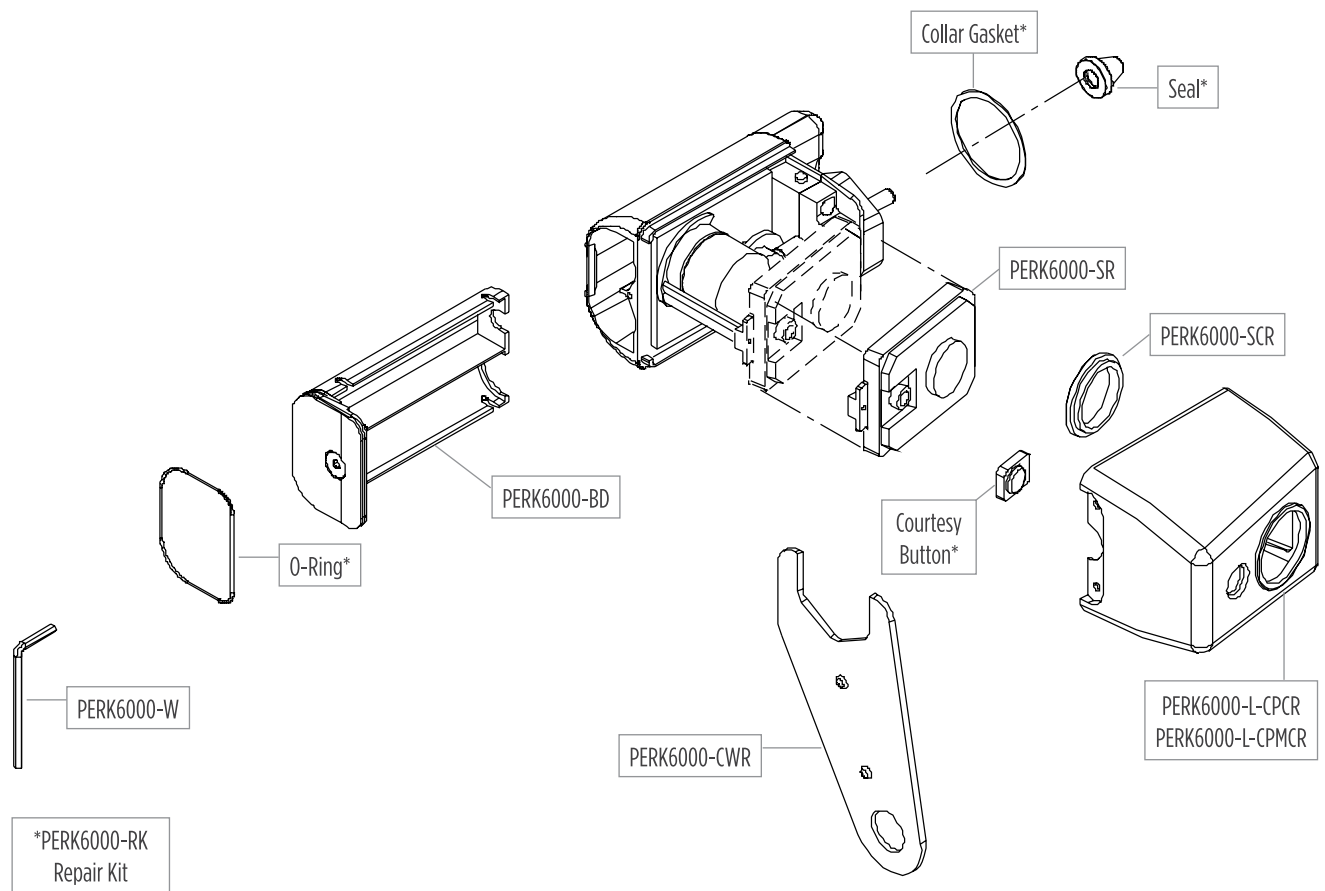

E-Z Flush® Replacement Parts

NO.	PRODUCT NO.	DESCRIPTION
	PERK6000-L-CPCR	Chrome Plastic Cover
	PERK6000-L-CPMCR	Chrome Metal Cover
	PERK6000-SCR	Replacement Lens
	PERK6000-CWR	Handle Nut Wrench
	PERK6000-BD	Battery Drawer
	PERK6000-W	Allen Wrench
	PERK6000-SR	Sensor Module
	PERK6000-RK	Repair Kit - Includes Courtesy Button Cap, O-Ring, Collar Gasket, and Seal
	PERK6000-MRK	Handle Port Repair Kit - Includes Retainer, Collar Gasket, and Seal
	PERK6000-RK	E-Z Flush Handle Repair Kit - Battery Tray O-Ring, Handle Gasket, Seal, & Rubber Push Button