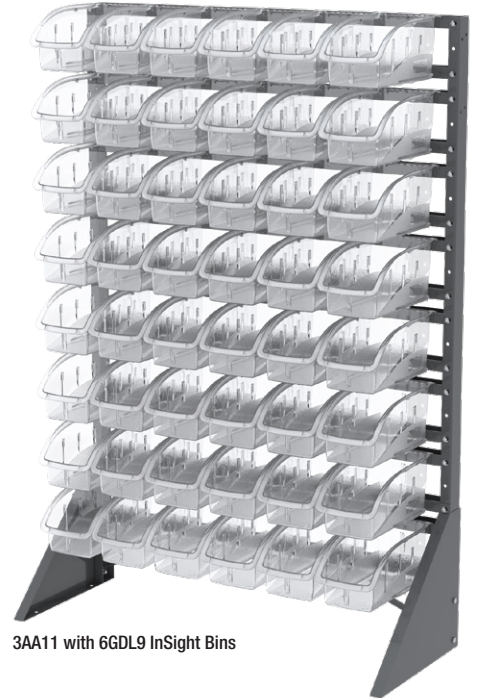

Rail Rack & Bin Combination Guide

for hanging bins and louvered panels manufactured by **AKRO-MILS**

5YM90 with 2RV69 AkroBins

3AA11 with 6GDL9 InSight Bins

5W888 with 2W778 AkroBins

Number of Rails/Spaces		
Model Number	Total Number of Rails	Number of Vertical Spaces
3AA11	16	24
5YM90	16 per side	24 per side
5W888	12 per side	12 per side