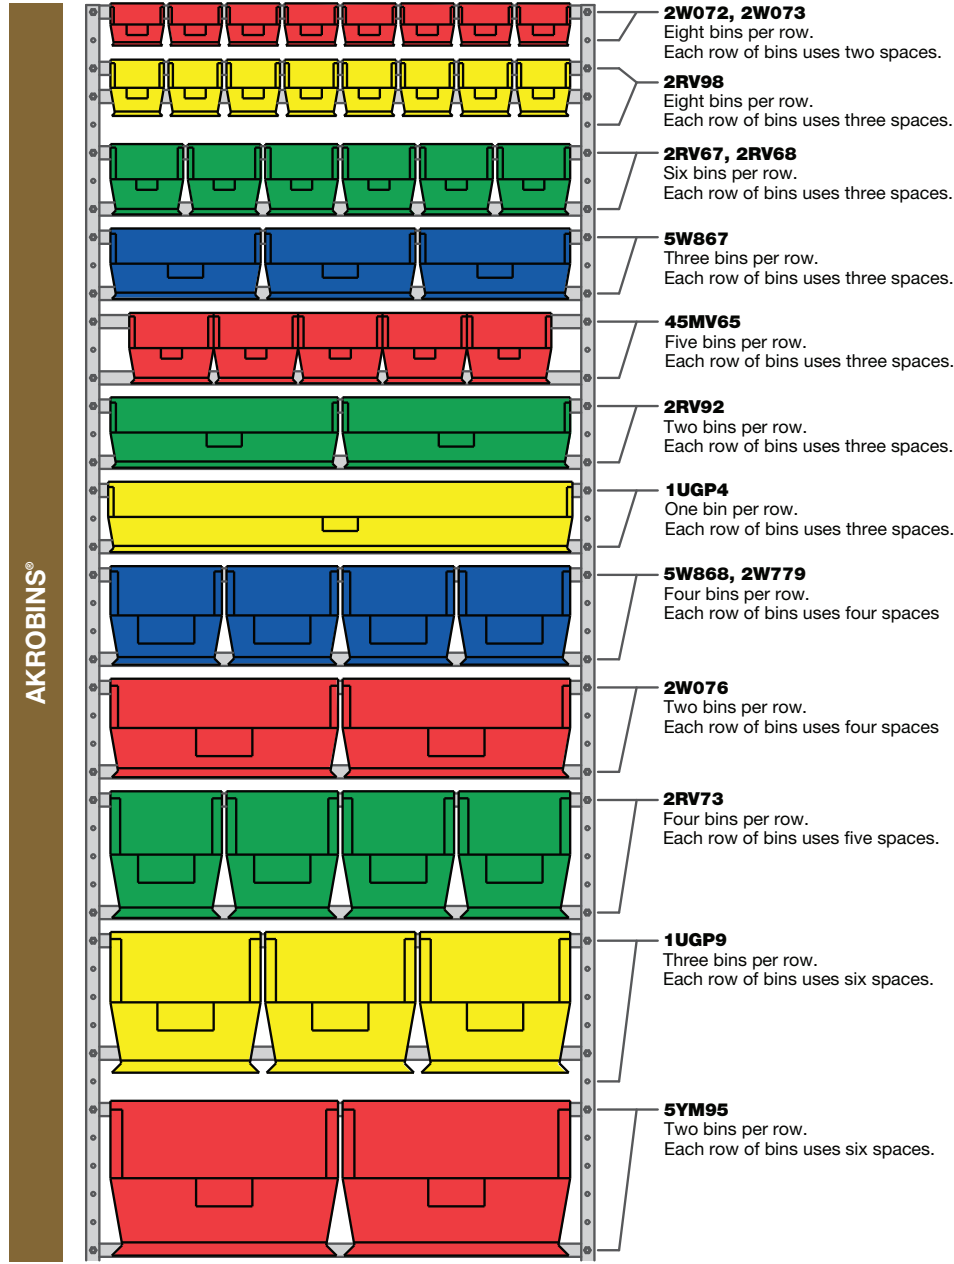

Rail Rack & Bin Combination Guide

for hanging bins and louvered panels manufactured by **AKRO-MILS**

5YM90 with 2RV69 AkroBins

3AA11 with 6GDL9 InSight Bins

5W888 with 2W778 AkroBins

Number of Rails/Spaces		
Model Number	Total Number of Rails	Number of Vertical Spaces
3AA11	16	24
5YM90	16 per side	24 per side
5W888	12 per side	12 per side