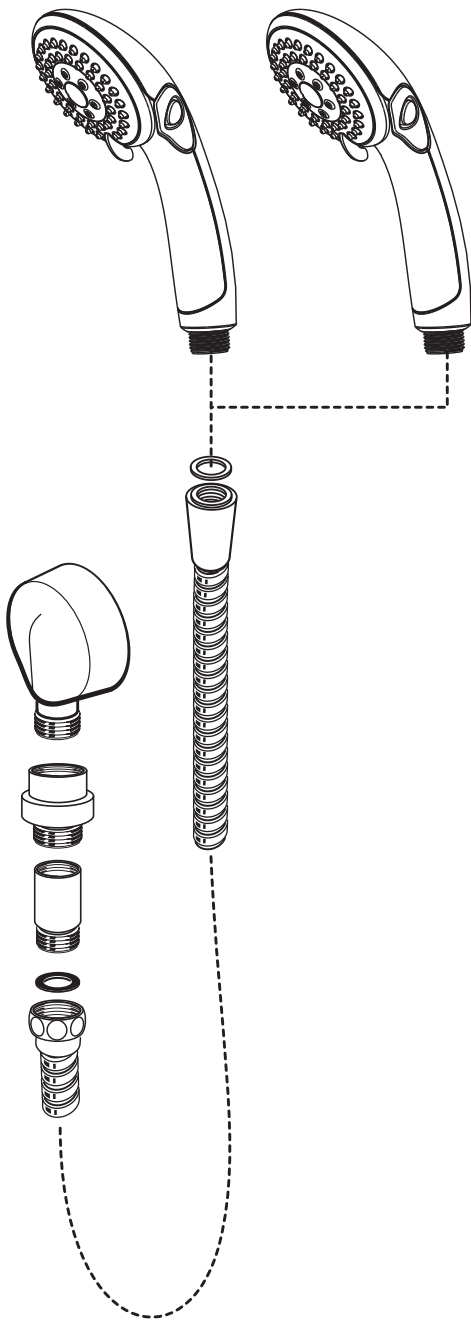

GRAINGER #5UTN1
8888037.002
WALL SUPPLY

GRAINGER #6NWN1
M962507-0020A
HAND SHOWER HOLDER

GRAINGER #6NWN0
M962506-0020A
SUPPORT BRACKET