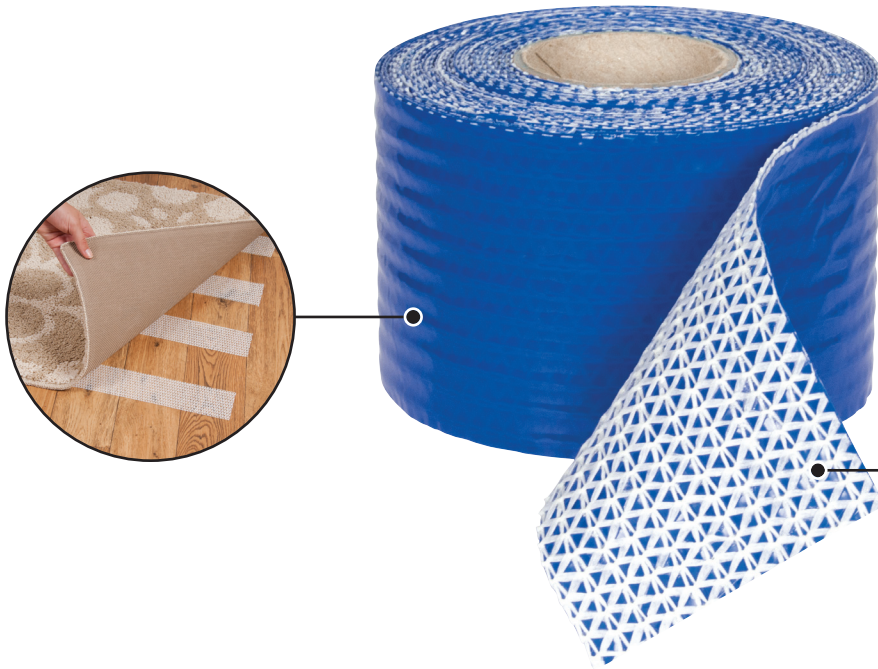

# RUG GRIPPER™

50-580 / 50-582 / 50-584

Holds rugs and mats in place on all floor surfaces, including carpet

**REMOVABLE**  
Rug Gripper™ is repositionable  
and will not damage floors

## For Small Rugs

50-580

- 2-1/2" x 25' Roll
- Holds rugs and mats up to 4' x 6' in place

## For Small Rugs VALUE ROLL

50-582

- 2-1/2" x 60' Roll
- Holds rugs and mats up to 4' x 6' in place
- May be used to secure corners of large rugs

## For Accent Rugs & Doormats

50-584

- 10" x 20" Sheet
- Holds rugs and mats up to 2' x 3' in place

Quality & Excellence Since 1938.

[www.ROBERTSCONSOLIDATED.com](http://www.ROBERTSCONSOLIDATED.com)

U.S. Headquarters  
866 435 8665