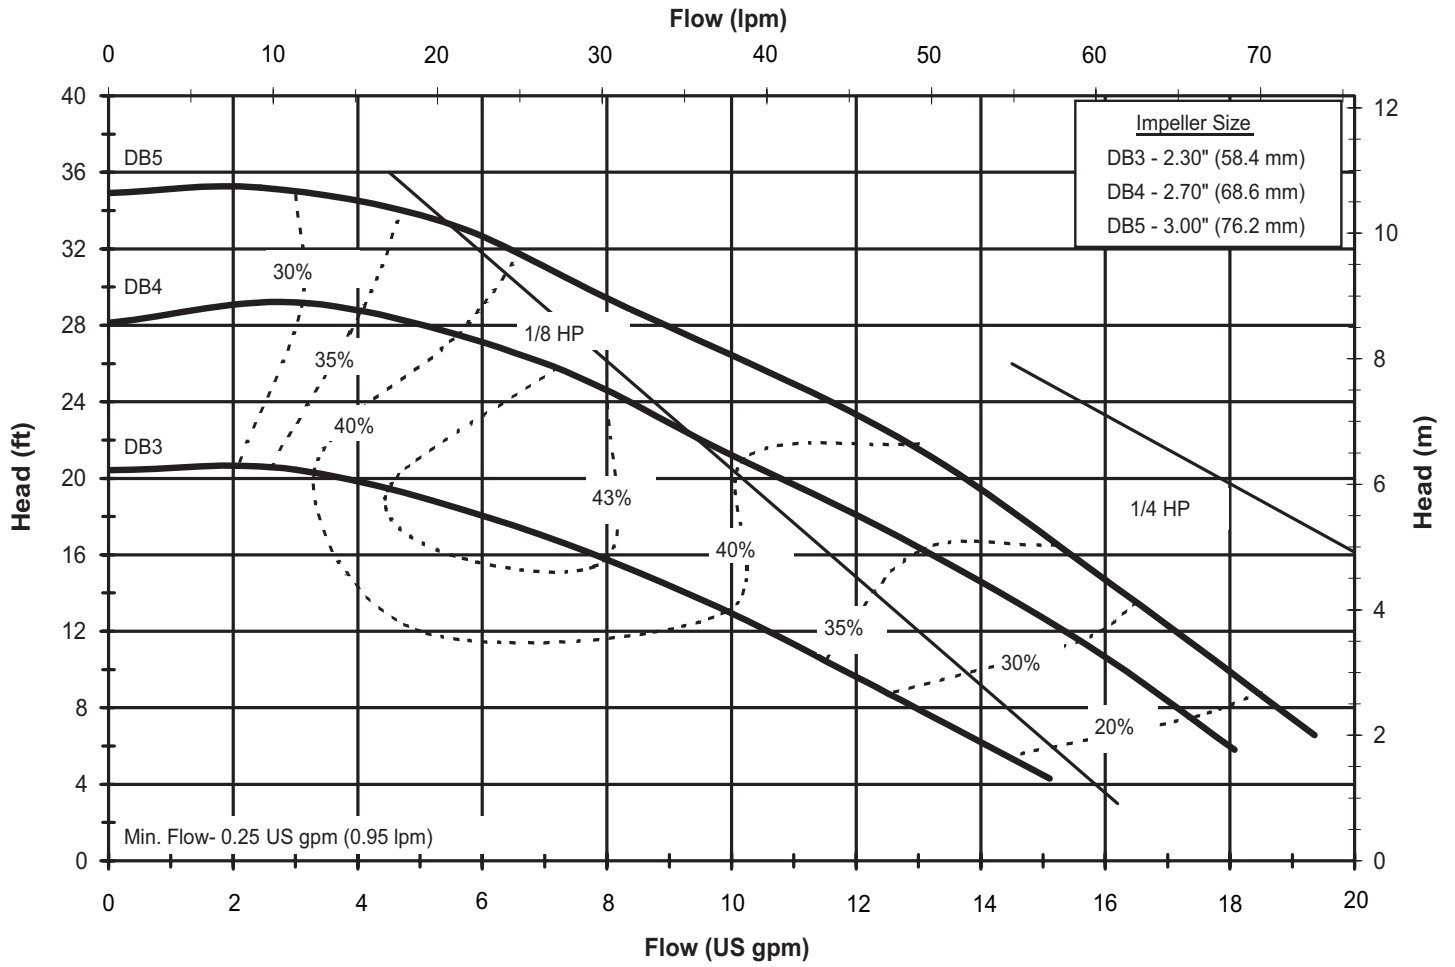

Model DB3, 4, 5
 3450 rpm, 60 Hz
 Suction: 1" FNPT
 Discharge: 1/2" MNPT

DB345-5060
 6061 REV 0