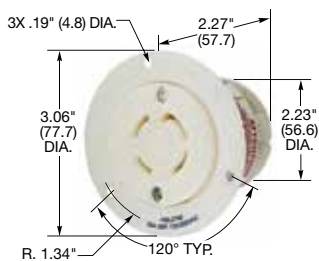

Note: See page B-54 for accessories.

HBL2753

Single Flush Receptacles

Description	Catalog Number
Black nylon face, back and side wired.	HBL2750 HBL2760 HBL2770

Note: See page B-54 for accessories.

HBL2750

Flanged Receptacles

Description	Catalog Number
Nylon casing, back wired.	HBL2756 HBL2766 HBL2776

Note: See page B-54 for accessories.

See page B-71 for technical information on Twist-Lock devices.

HBL2756

Dimensions in Inches (mm)