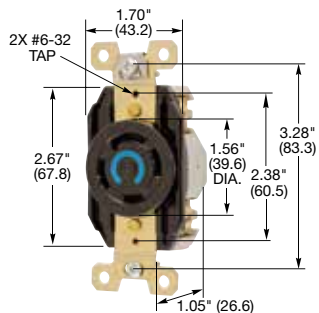

Plugs

Description	Cord Dia.	Catalog Number
Black and white nylon.	.350"-1.150" (9-29)	HBL2751 HBL2761 HBL2771

Note: See page B-55 for accessories.

HBL2751

Flanged Inlets

Description	Catalog Number
Nylon casing, back wired.	HBL2755 HBL2765 HBL2775

Note: See page B-54 for accessories.

HBL2755

IP20
SUITABILITY

**30A 3ØY 120/208V AC
NEMA L18-30R
3 HP**

**30A 3ØY 277/480V AC
NEMA L19-30R
10 HP**

**30A 3ØY 347/600V AC
NEMA L20-30R**

Connector Bodies

Description	Cord Dia.	Catalog Number
Black and white nylon.	.350"-1.150" (9-29)	HBL2753 HBL2763 HBL2773

Note: See page B-54 for accessories.

HBL2753

Single Flush Receptacles

Description	Catalog Number
Black nylon face, back and side wired.	HBL2750 HBL2760 HBL2770

Note: See page B-54 for accessories.

HBL2750

Flanged Receptacles

Description	Catalog Number
Nylon casing, back wired.	HBL2756 HBL2766 HBL2776

Note: See page B-54 for accessories.

See page B-71 for technical information on Twist-Lock devices.

HBL2756

Dimensions in Inches (mm)