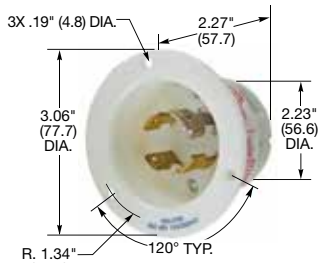

Plugs

Description	Cord Dia.	Catalog Number
Black and white nylon.	.350"-1.150" (9-29)	HBL2751 HBL2761 HBL2771

Note: See page B-55 for accessories.

HBL2751

Flanged Inlets

Description	Catalog Number
Nylon casing, back wired.	HBL2755 HBL2765 HBL2775

Note: See page B-54 for accessories.

HBL2755

IP20
SUITABILITY

**30A 3ØY 120/208V AC
NEMA L18-30R
3 HP**

**30A 3ØY 277/480V AC
NEMA L19-30R
10 HP**

**30A 3ØY 347/600V AC
NEMA L20-30R**

Connector Bodies

Description	Cord Dia.	Catalog Number
Black and white nylon.	.350"-1.150" (9-29)	HBL2753 HBL2763 HBL2773

Note: See page B-54 for accessories.

HBL2753

Single Flush Receptacles

Description	Catalog Number
Black nylon face, back and side wired.	HBL2750 HBL2760 HBL2770

Note: See page B-54 for accessories.

HBL2750

Flanged Receptacles

Description	Catalog Number
Nylon casing, back wired.	HBL2756 HBL2766 HBL2776

Note: See page B-54 for accessories.

See page B-71 for technical information on Twist-Lock devices.

HBL2756

Dimensions in Inches (mm)