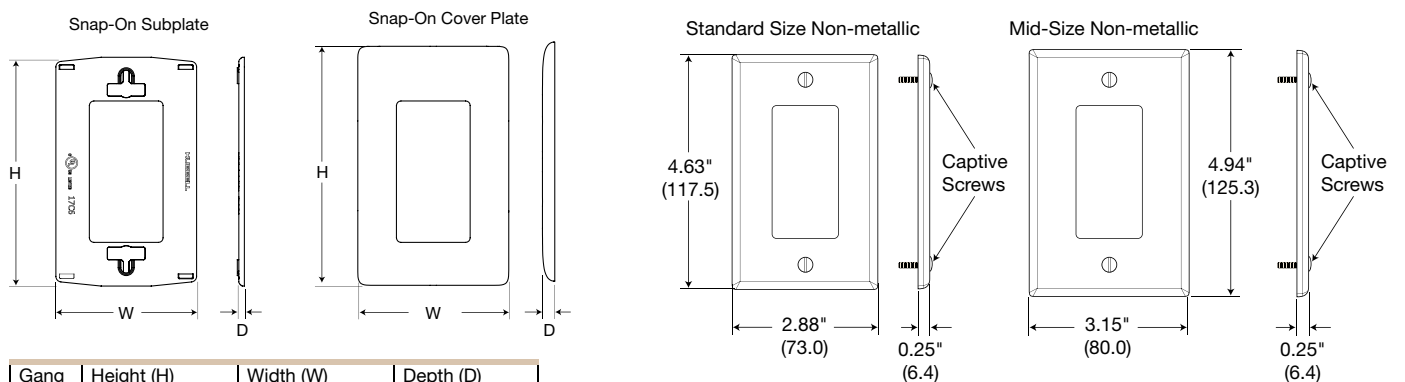

Combination Wallplates

Combination, Nylon, Standard Wallplates

Color	2-Gang, 1-Toggle 1-Decorator	2-Gang, 1-Duplex, 1-Decorator	2-Gang, 1-Blank Box Mount 1-Decorator	3-Gang, 2-Toggle 1-Decorator	3-Gang, 1-Toggle 2-Decorator	4-Gang, 3-Toggle 1-Decorator	4-Gang, 2-Toggle 2-Decorator
Black	P126BK	P826BK	P1326BK	P226BK	—	P326BK	—
Brown	P126	P826	—	P226	—	P326	—
Gray	P126GY	P826GY	P1326GY	P226GY	—	P326GY	—
Ivory	P126I	P826I	P1326I	P226I	P1262I	P326I	P2262I
Light Almond	P126LA	P826LA	P1326LA	P226LA	P1262LA	P326LA	P2262LA
White	P126W	P826W	P1326W	P226W	P1262W	P326W	P2262W

Combination, Nylon, Mid-Size Wallplates

Color	2-Gang, 1-Toggle 1-Decorator	2-Gang, 1-Duplex, 1-Decorator	2-Gang, 1-Blank Box Mount 1-Decorator	3-Gang, 2-Toggle 1-Decorator	3-Gang, 1-Toggle 2-Decorator	4-Gang, 3-Toggle 1-Decorator	4-Gang, 2-Toggle 2-Decorator
Black	—	PJ826BK	—	—	—	—	—
Brown	PJ126	PJ826	—	—	—	—	—
Gray	PJ126GY	PJ826GY	—	—	—	—	—
Ivory	PJ126I	PJ826I	PJ1326I	PJ226I	—	—	—
Light Almond	PJ126LA	PJ826LA	PJ1326LA	PJ226LA	—	—	—
White	PJ126W	PJ826W	PJ1326W	PJ226W	—	—	—

Combination, Standard, Metal Wallplates

Material	2-Gang, 1-Toggle 1-Decorator	2-Gang, 1-Duplex, 1-Decorator	2-Gang, 1-Blank Strap Mount 1-Decorator	3-Gang, 2-Toggle 1-Decorator	3-Gang, 1-Toggle 2-Decorator	4-Gang, 3-Toggle 1-Decorator	4-Gang, 2-Toggle 2-Decorator
Brass	SB126	SB826	—	—	—	—	—
Brass Plated	—	—	—	—	—	—	—
Chrome	—	—	—	—	—	—	—
SS 302/304	SS126	SS826	SS1426	SS226	—	SS326	—

Note: See section O for complete selection of wallplates.

Dimensions

Gang	Height (H)	Width (W)	Depth (D)
1	4.75" (120.6)	3.00" (76.2)	.25" (6.2)
2	4.75" (120.6)	4.81" (122.2)	.25" (6.2)
3	4.75" (120.6)	6.62" (168.2)	.25" (6.2)
4	4.75" (120.6)	8.44" (214.3)	.25" (6.2)