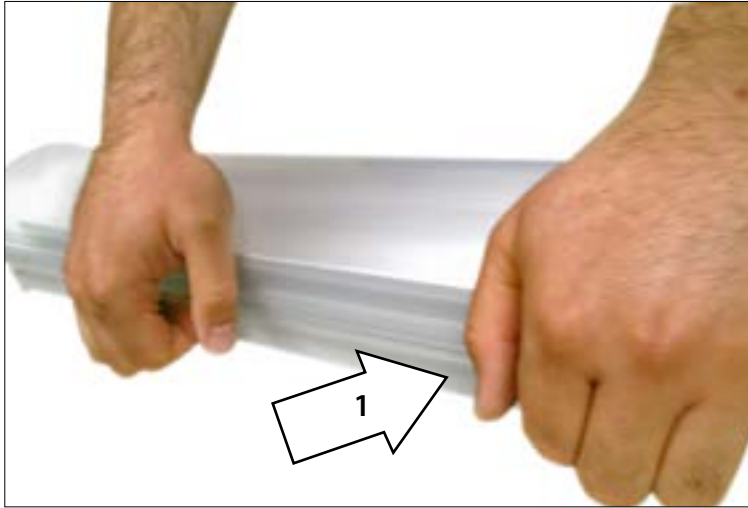

**LENS REMOVAL INSTRUCTIONS**

1. Push down on one side to release lock.

2. Place fingers under rib and pull outward from center of fixture.

3. Rotate lens counterclockwise to release from rear reflector.