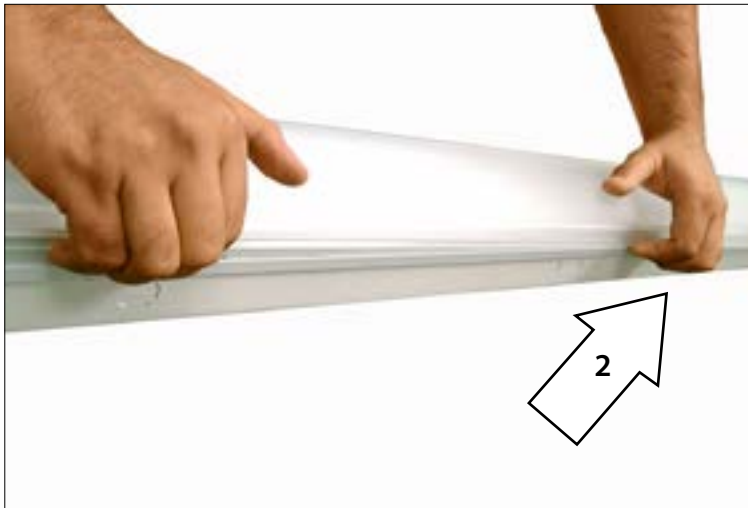

**LENS REMOVAL INSTRUCTIONS**

1. Push down on one side to release lock.

2. Place fingers under rib and pull outward from center of fixture.

3. Rotate lens counterclockwise to release from rear reflector.