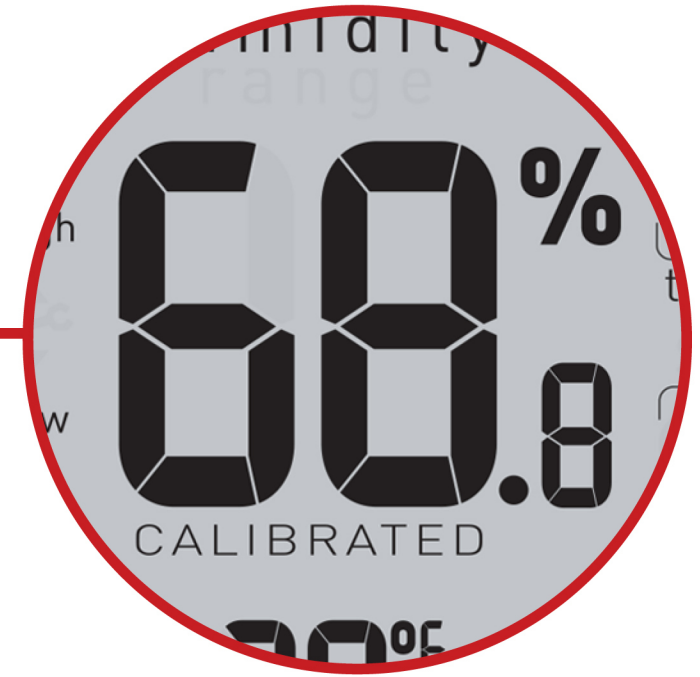

Professional Accuracy

Wide Temperature & Humidity Range

Manual Calibration

Programmable Humidity Alarm