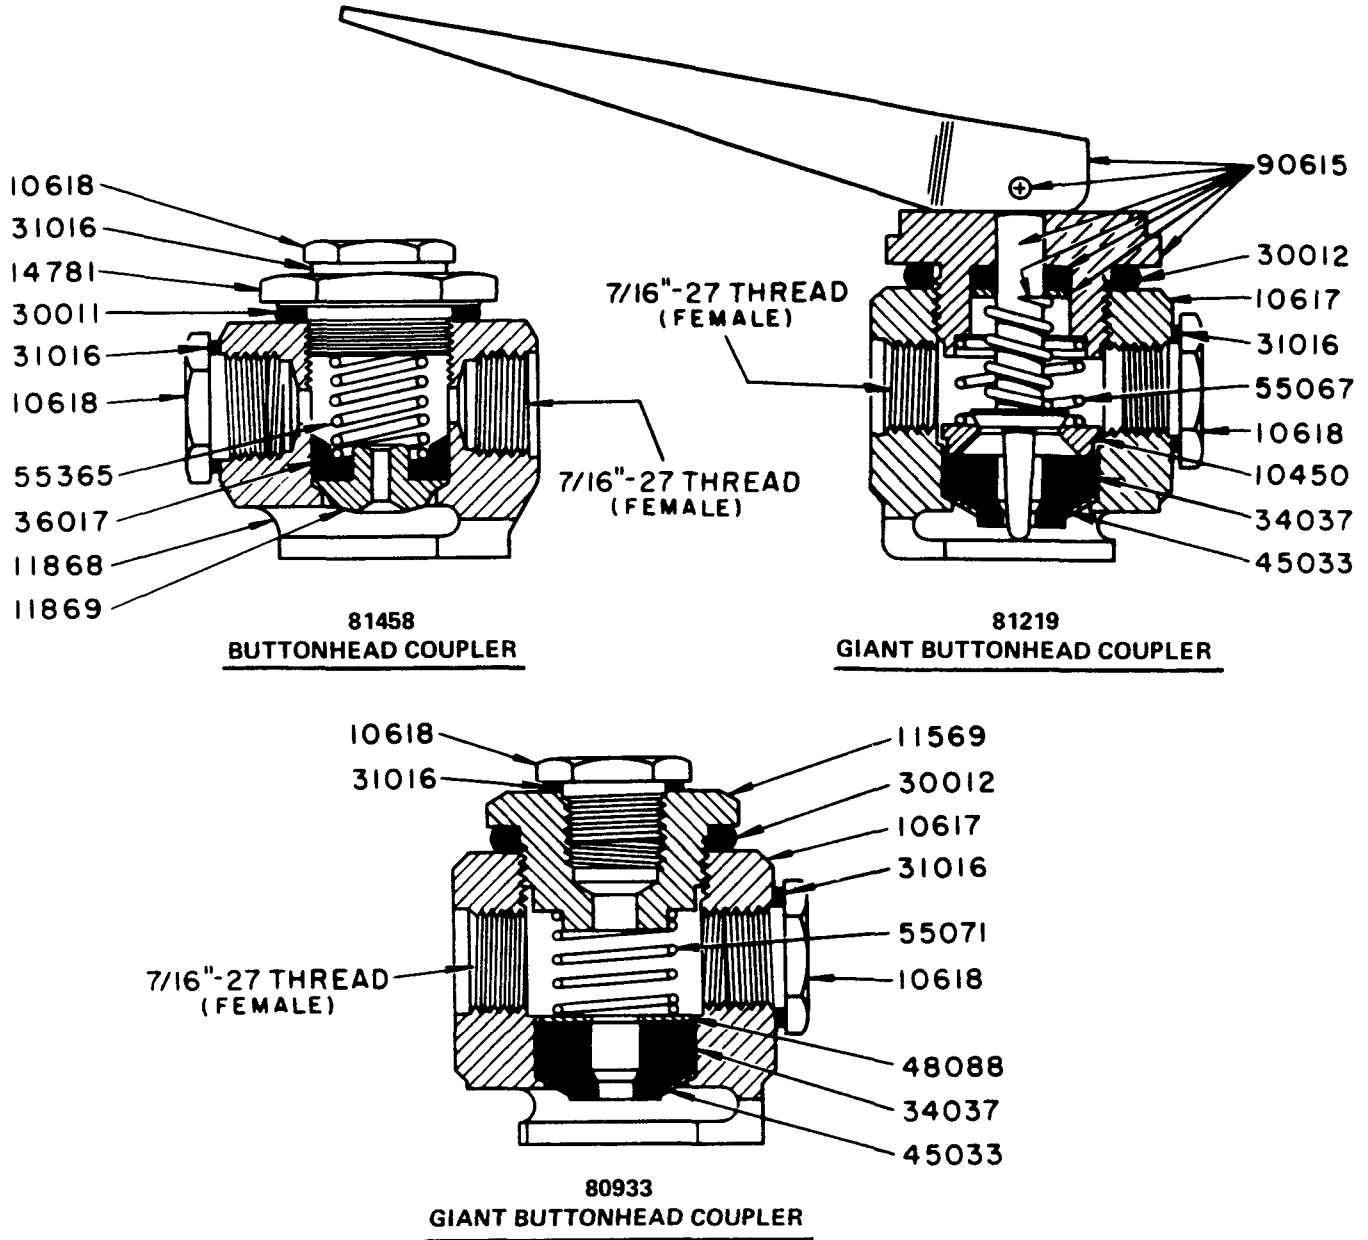

BUTTONHEAD COUPLERS

Models 80933, 81219, 81458

REPAIR PARTS LIST

Part No.	Description	Part No.	Description
10450	Check Seat	31016	Plug Gasket
10617	Nozzle Body	34037	Giant Packing
10618	Nozzle Body Plug	36017	Cup Leather
11569	Body Cap	45033	Giant Packing Washer
11868	Coupler Body	48088	Packing Washer
11869	Needle	55067	Check Spring
14781	Body Cap	55071	Spring
30011	Check Seat Gasket	55365	Spring
30012	Cap Gasket	90615	Handle & Plunger Assembly