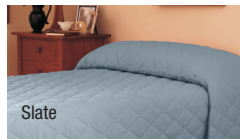

Martex® Bedspreads in Slate				
STOCK NO.	COLOR	SIZE	CASE QTY.	MANUFACTURER NO.
15V625	SLATE	CAP TWIN - 71 X 102	1	1C75849
15V626	SLATE	TWIN - 81 X 110	1	1C75873
15V627	SLATE	FULL - 96 X 116	1	1C75857
15V628	SLATE	QUEEN - 100 X 118	1	1C75881
15V629	SLATE	KING - 120 X 118	1	1C75865