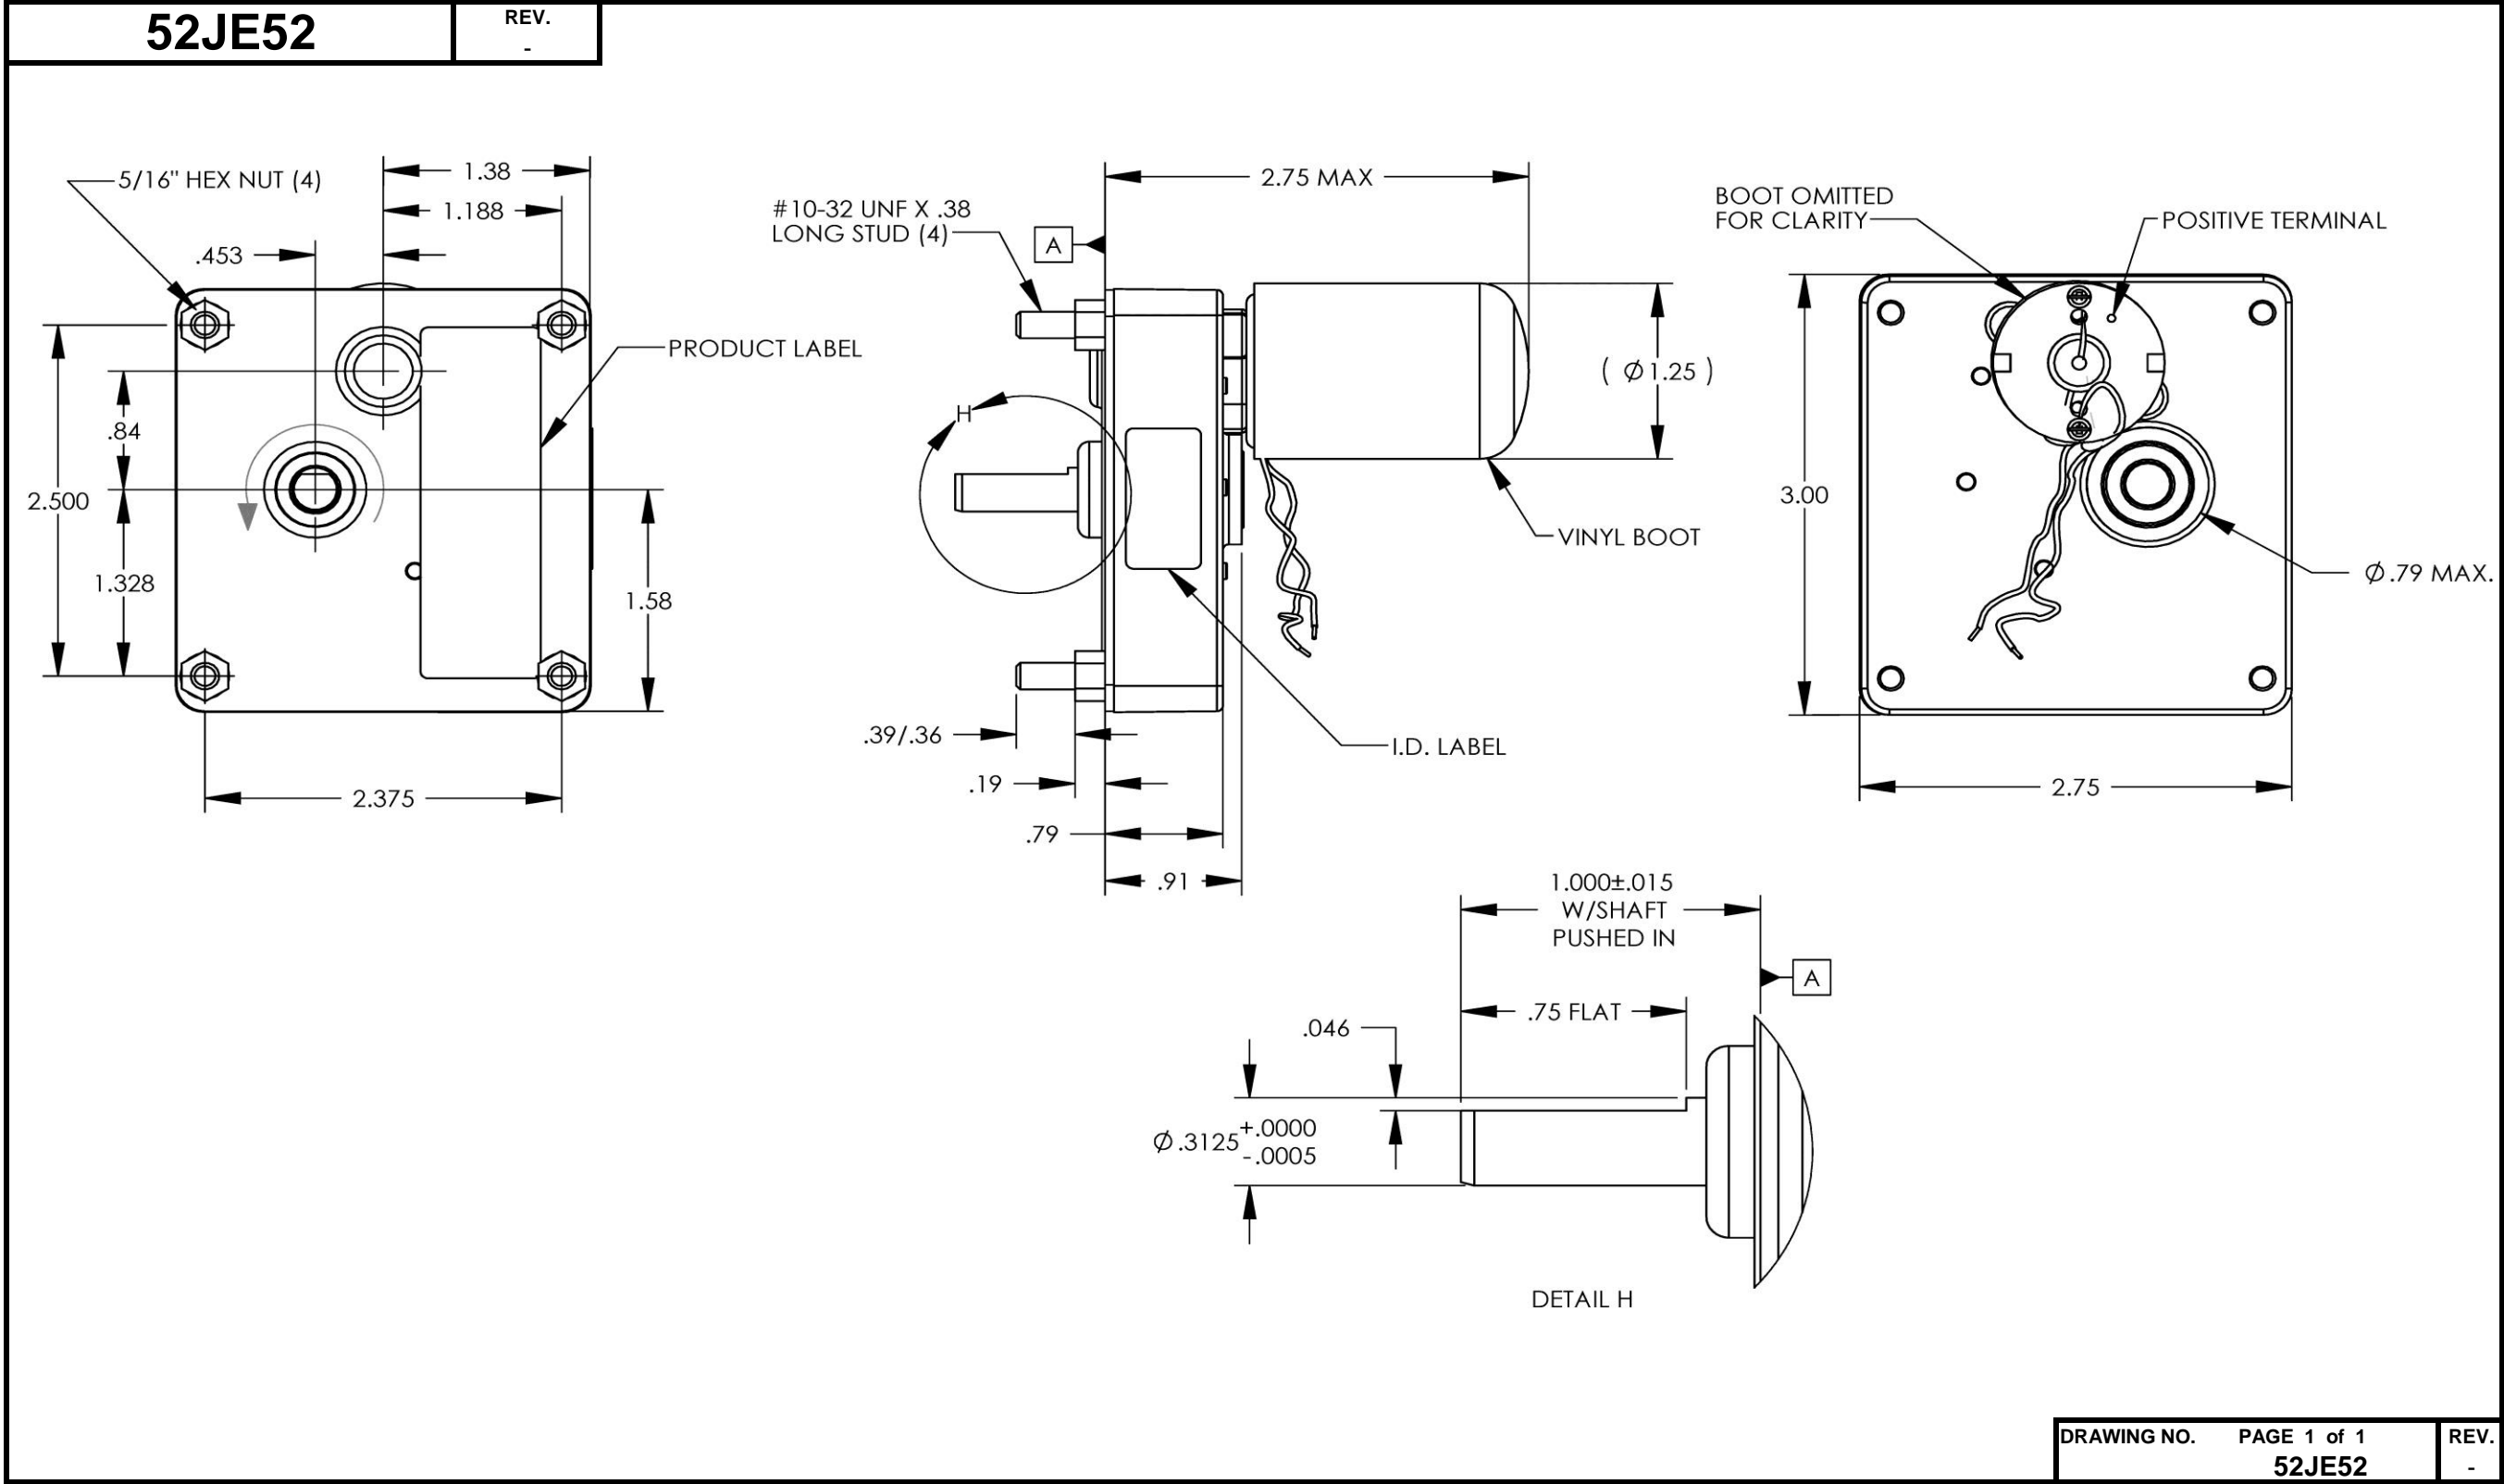

Dimensional Drawing

DRAWING NO.	PAGE 1 of 1	REV.
52JE52	52JE52	-

Dayton Electric Mfg. Co. Lake Forest, IL 60045 USA