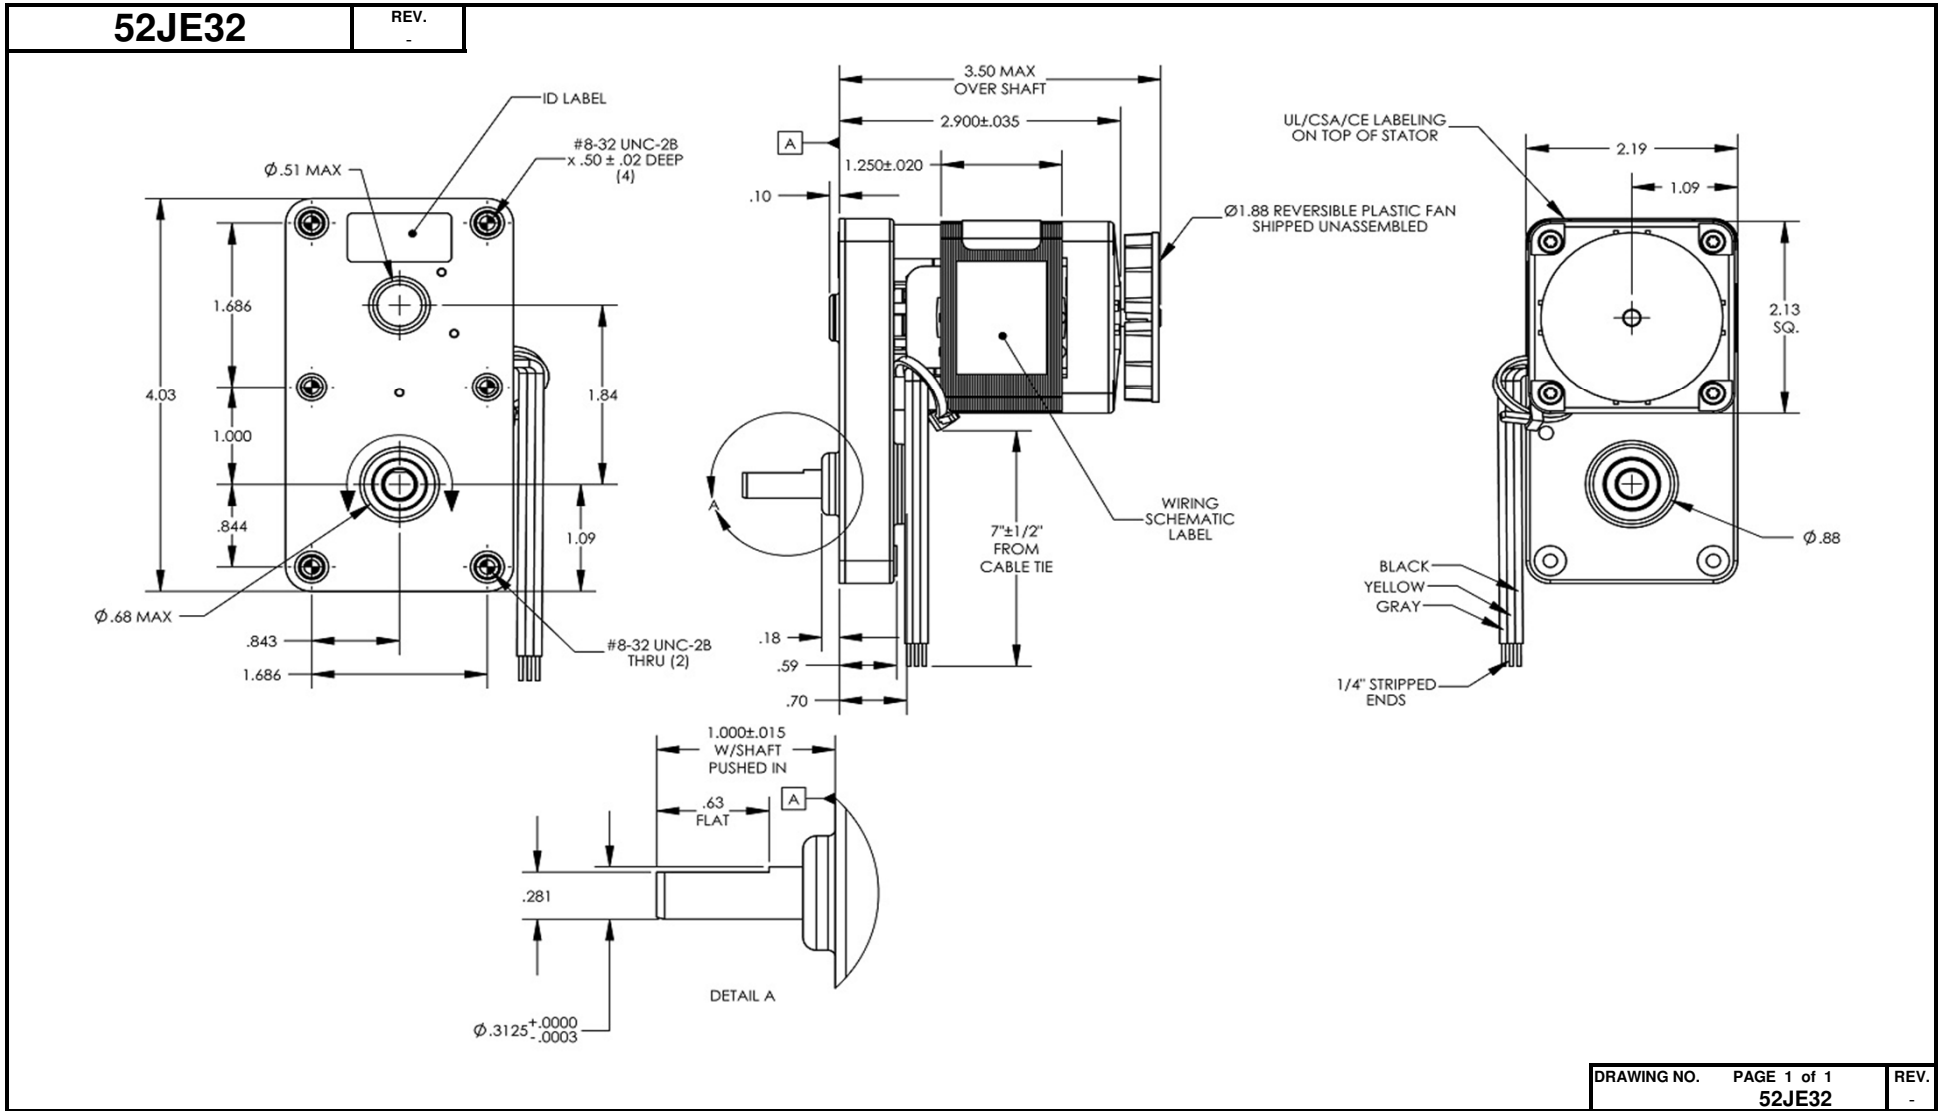

Dimensional Drawing

DRAWING NO. PAGE 1 of 1	REV. -
52JE32	

Dayton Electric Mfg. Co. Lake Forest, IL 60045 USA