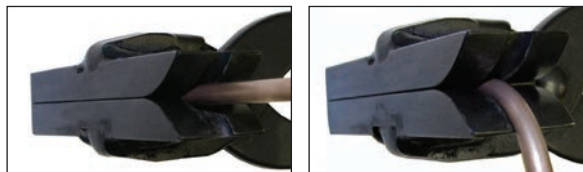

Straighten/Bend tubing for clean professional look

1.800.390.3996 • phone: 330.745.3300 • fax: 330.745.3488 • www.surrauto.com

S.U.R.&R. AUTO PARTS INC. • 1969 S. MAIN ST. • AKRON, OH 44301

Rev 0 9/16