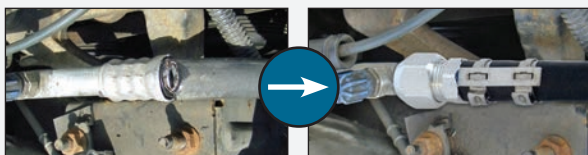

AC1387

DELUXE A/C Line Repair Kit

COVERS
100s
OF VEHICLES

Make Instant Repairs To A/C Lines On Hundreds Of Vehicles

AC1387 Advantages:

- Repair damaged rubber and aluminum lines including pinholes, cracks, kinks and more
- On-the-car repairs made simple
- Make connections easily by hand; no specialty tools required
- Covers common line sizes including 3/8", 1/2", 5/8", & 3/4"
- Compression unions and line adapters designed specifically for A/C repair applications
- Conforms to SAE J2064 specifications for low permeability
- Pressure rated up to 600 PSI

Fast, Long-Lasting A/C Repairs for High and Low Sides

PROBLEM: Damaged A/C hose leaking at connection

PROBLEM SOLVED: With hose to compression union adapter

PROBLEM: Damaged A/C aluminum line

PROBLEM SOLVED: With compression union

47 Pieces Plus 20' Hose

Simple To Assemble

Repair lines in minutes. It's as simple as 1,2,3!

1 Place clamps into clamp holder; insert onto hose

2 Push adapter into hose; crimp clamps with clamp pliers

3 Tighten compression union onto aluminum line