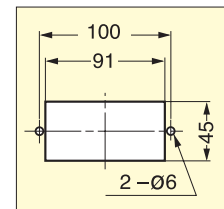

RECESSED PULL

HH-AS2

Cut Out Dimensions

Item No.	Weight (g)	Box (pcs)	Carton (pcs)	Material	Finish
HH-AS2	50	12	240	304 Stainless Steel	Satin