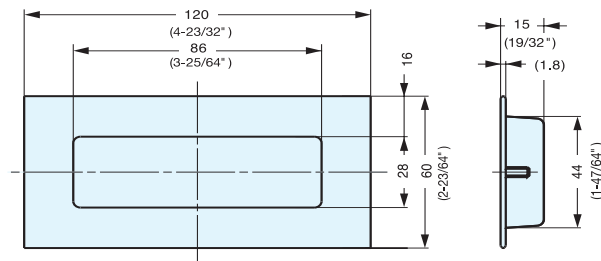

RECESSED PULL

HH-AS2

Cut Out Dimensions

Item No.	Weight (g)	Box (pcs)	Carton (pcs)	Material	Finish
HH-AS2	50	12	240	304 Stainless Steel	Satin