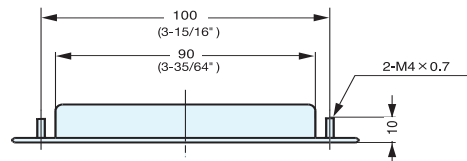

RECESSED PULL

HH-AS2

Cut Out Dimensions

Item No.	Weight (g)	Box (pcs)	Carton (pcs)	Material	Finish
HH-AS2	50	12	240	304 Stainless Steel	Satin