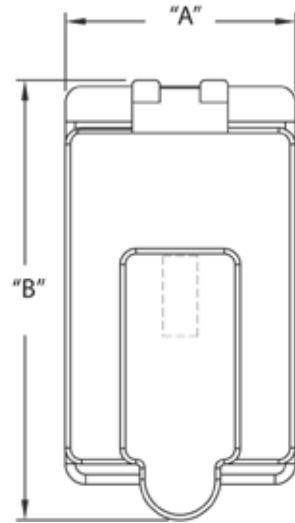

## Single Gang Switch Cover

Part Number	Trade Size	Carton Quantity	"A"	"B"
5133361	--	10	2.850	5.450

Dimensions are nominal

Wet locations when cover is closed.

## Single Gang Toggle Switch Cover

Part Number	Trade Size	Carton Quantity	"A"	"B"	"C"	"D"
5133330	--	10	4.813	3.000	1.875	3.313

Dimensions are nominal

Wet locations when cover is closed.