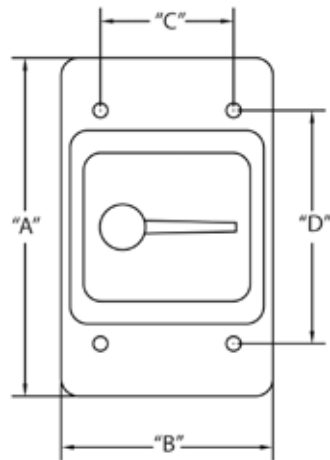

## Single Gang Switch Cover

Part Number	Trade Size	Carton Quantity	"A"	"B"
5133361	--	10	2.850	5.450

Dimensions are nominal

Wet locations when cover is closed.

## Single Gang Toggle Switch Cover

Part Number	Trade Size	Carton Quantity	"A"	"B"	"C"	"D"
5133330	--	10	4.813	3.000	1.875	3.313

Dimensions are nominal

Wet locations when cover is closed.