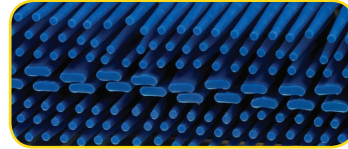

Multipurpose Broom, Squeegee, Dust Pan Set

Delivers tough, long-lasting performance, won't fray or wear out like other brooms.

Sweep, Scrub, Squeegee!

Features a centerline bristle design technology to sweep fine, dry materials especially well and it has a squeegee edge for liquids. Chemical resistant, so it can be used with a variety of disinfectant solutions or absorbent materials. Broom provides an all in one tool for containing, mixing in the absorbent and squeegeeing the used absorbent into a dust pan. Clean easily and thoroughly with just soap and water or chemical disinfectant.

The lobby pan is designed for wet, dry and combo spills. The patented 135° rotation of the dustpan allows for the T-Bar to be pulled completely out of the way when using squeegee to pull wet spills into the pan..

Dust Pan Features

- Unique 135 degree rotating technology allow the T-Bar to move completely out of the way
- Squeegee blade edge for more effective pickup of fine, dry material or pulling in wet spills
- Longer 33" handle reduces the amount of bending required
- Narrow Profile and handle clip allow for convenient storage

SB9SET

Broom Head Dimensions: 9" wide, 2 1/4" deep, 3" high **Handle Dimensions** 7/8 x 37" long

Lobby Pan Dimensions: 11.375" wide, 8.5" deep, 6.5" high **Handle Dimensions** 7/8 x 33 long

Works on any spill!