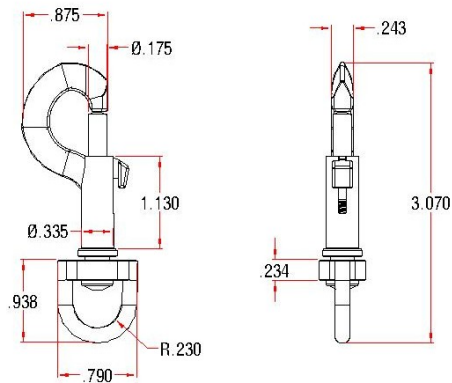

4PB86

3/8" Round Swivel Eye Bolt Snap with Chrome Plated Finish

Note:
1) All dimensions $\pm .020$ "

Material: Zinc
Finish: Chrome Plated (US26)