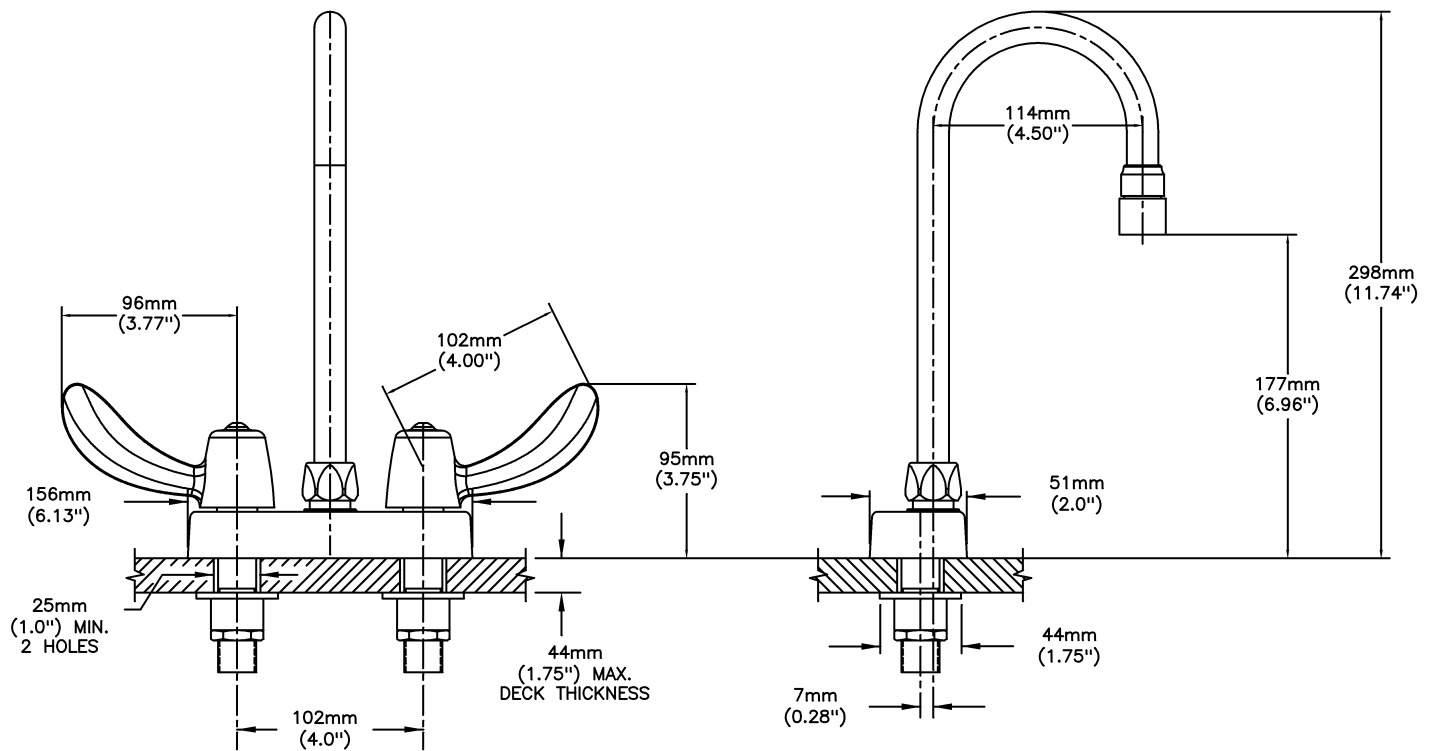

Lavatory Faucets

4" deck LESS pop-up - CER-TECK® ceramic structures

Model No: 27C4842

COMPLIES WITH:

- Verified compliant with 0.25% weighted average Pb content regulations
- CSA certified.
- Complies to ASME A112.18.1/CSA B125.1
- Outlet options 2, 3, 4 and 7 are EPA WaterSense listed
- (Contact Delta Representative for State and/or Local Approvals)

NOTES:

27T4 - 4" deck LESS pop-up -TUF-TECK® compression structures

SPECIFICATION:

- HEAVY DUTY CAST BRASS sink faucet
- 102mm (4") centers, two handle
- Polished chrome plated finish
- CER-TECK® ceramic structures
- Metal hold-down package
- Spout#: 8 - Gooseneck spout-4.5" spout reach -Standard rigid/swivel field installation-Vandal resistant .090" wall thickness(R2)
- Outlet#: 4 - Standard 1.5 GPM (5.7 L/Min) Flow Control Aerator
- Handle#: 2 - 102 mm (4") Hooded Blade Handles-ADA compliant-Metal-Color indexed-Vandal resistant screws

OPERATION:

- Not Available

(Dimensional drawing on following page)

Delta reserves the right (1) to make changes to specifications and materials, and (2) to change or discontinue models, both without notice or obligation. Dimensions are for reference. Measurement may vary plus or minus 6mm(0.25"). Mounting locations are suggested only. Check with local codes for requirements in your area. This spec was produced October 15, 2019.

INLET FOR 3/8" OR 1/2" FLEXIBLE RISER
OR 1/2-14 NPSM COUPLING NUT (NOT SUPPLIED)

Delta reserves the right (1) to make changes to specifications and materials, and (2) to change or discontinue models, both without notice or obligation. Dimensions are for reference. Measurement may vary plus or minus 6mm(0.25"). Mounting locations are suggested only. Check with local codes for requirements in your area. This spec was produced October 15, 2019.