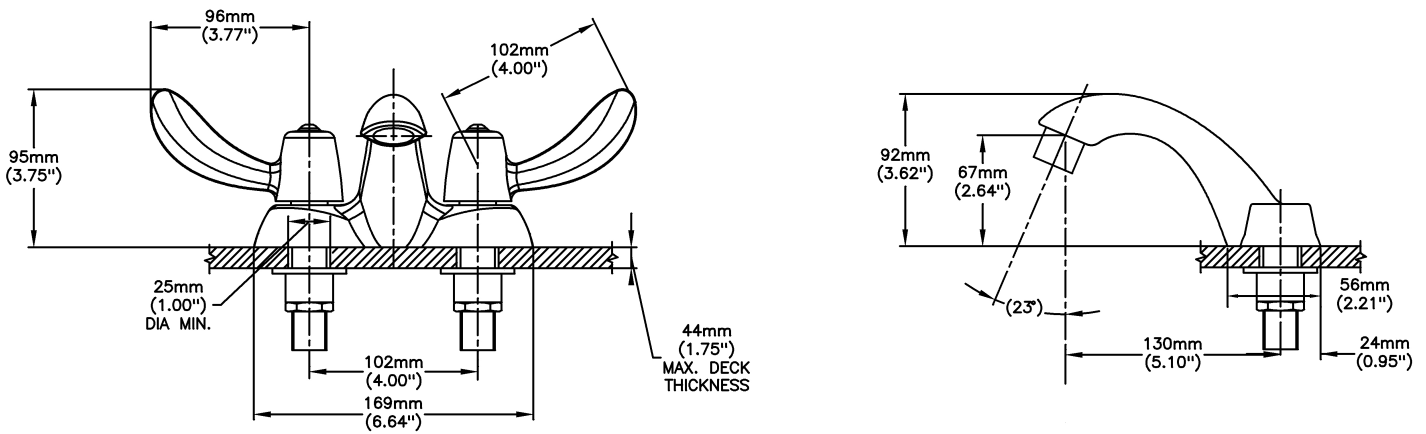

Lavatory Faucets

4" Centerset- CER-TECK ceramic structures

Model No: 21C132

COMPLIES WITH:

- CSA certified
- Complies to ASME A112.18.1/CSA B125.1
- Verified compliant with 0.25% weighted average Pb content regulations
-  Handles No. 2, 3, 4 and 5
Indicates compliance to ICC/ANSI A117.1
-  Outlet options 2,3 and 4 are EPA WaterSense listed
- (Contact Delta Representative for State and/or Local Approvals)

NOTES:

21T - 4" Centerset - TUF-TECK® compression structures

SPECIFICATION:

- HEAVY DUTY CAST BRASS centerset faucet
- 102mm (4") centers, two handle
- Polished chrome plated finish with polished underspout
- Metal hold-down package
- 4" Centerset- CER-TECK ceramic structures
- Outlet#: 3 - Vandal Resistant 1.5 gpm (5.7L/min) Flow Control Aerator
- Handle#: 2 - 102 mm (4") Hooded Blade Handles-ADA compliant-Metal-Color indexed-Vandal resistant screws
- Standard Product Less Pop-up (No Pop-up Hole)

OPERATION:

- Not Available

(Dimensional drawing on following page)

Delta reserves the right (1) to make changes to specifications and materials, and (2) to change or discontinue models, both without notice or obligation. Dimensions are for reference. Measurement may vary plus or minus 6mm(0.25"). Mounting locations are suggested only. Check with local codes for requirements in your area. This spec was produced October 15, 2019.

INLETS: 1/2" MIP/COUPLING NUTS (NUTS NOT SUPPLIED)

Delta reserves the right (1) to make changes to specifications and materials, and (2) to change or discontinue models, both without notice or obligation. Dimensions are for reference. Measurement may vary plus or minus 6mm(0.25"). Mounting locations are suggested only. Check with local codes for requirements in your area. This spec was produced October 15, 2019.