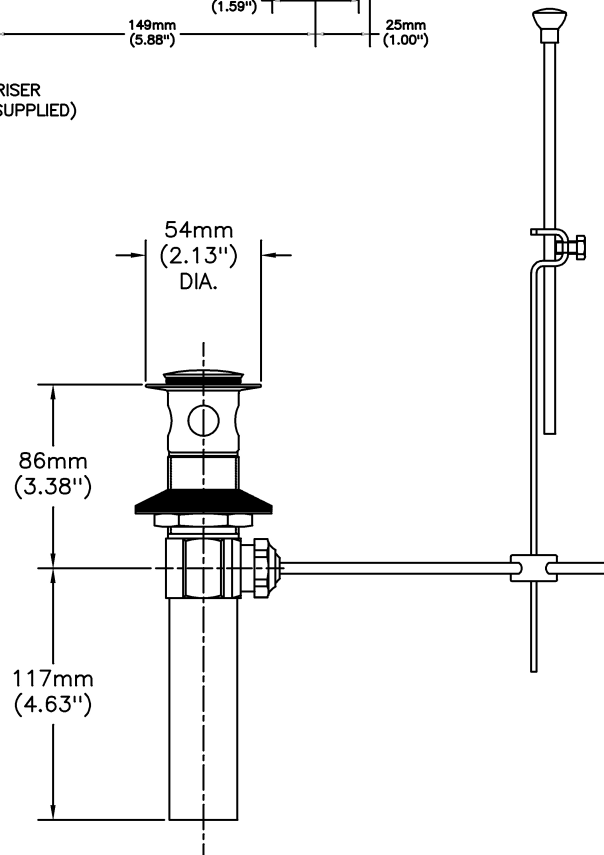

## Lavatory Faucets

102mm (4") Centerset with Metal Pop-up

#### SPECIFICATION:

- CAST BRASS
- Ceramic cartridge with rotational limit stop
- Metal hold-down package
- Colour coded plug button on handle for hot/cold identification
- Chrome Finish
- Outlet#: 3 - Vandal Resistant 1.5 gpm (5.7L/min) Flow Control Aerator
- Handle#: 1 - Vandal Resistant 89mm(3 1/2") lever handle - ADA compliant- colour indexed

#### OPERATION:

- Not Available

***(Dimensional drawing on following page)***

Delta reserves the right (1) to make changes to specifications and materials, and (2) to change or discontinue models, both without notice or obligation. Dimensions are for reference. Measurement may vary plus or minus 6mm(0.25"). Mounting locations are suggested only. Check with local codes for requirements in your area. This spec was produced October 28, 2019.

INLET FOR 3/8" OR 1/2" FLEXIBLE RISER  
OR 1/2-14 NPSM COUPLING NUT (NOT SUPPLIED)

Delta reserves the right (1) to make changes to specifications and materials, and (2) to change or discontinue models, both without notice or obligation. Dimensions are for reference. Measurement may vary plus or minus 6mm(0.25"). Mounting locations are suggested only. Check with local codes for requirements in your area. This spec was produced October 28, 2019.