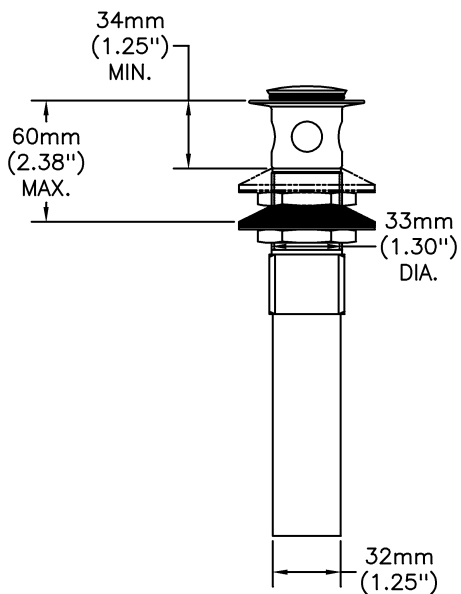

## Lavatory Faucets

102mm (4") Centerset with Metal Pop-up

#### SPECIFICATION:

- CAST BRASS
- Ceramic cartridge with rotational limit stop
- Metal hold-down package
- Colour coded plug button on handle for hot/cold identification
- Chrome Finish
- Outlet#: 3 - Vandal Resistant 1.5 gpm (5.7L/min) Flow Control Aerator
- Handle#: 1 - Vandal Resistant 89mm(3 1/2") lever handle - ADA compliant- colour indexed

#### OPERATION:

- Not Available

***(Dimensional drawing on following page)***

Delta reserves the right (1) to make changes to specifications and materials, and (2) to change or discontinue models, both without notice or obligation. Dimensions are for reference. Measurement may vary plus or minus 6mm(0.25"). Mounting locations are suggested only. Check with local codes for requirements in your area. This spec was produced October 28, 2019.

INLET FOR 3/8" OR 1/2" FLEXIBLE RISER  
OR 1/2-14 NPSM COUPLING NUT (NOT SUPPLIED)

Delta reserves the right (1) to make changes to specifications and materials, and (2) to change or discontinue models, both without notice or obligation. Dimensions are for reference. Measurement may vary plus or minus 6mm(0.25"). Mounting locations are suggested only. Check with local codes for requirements in your area. This spec was produced October 28, 2019.