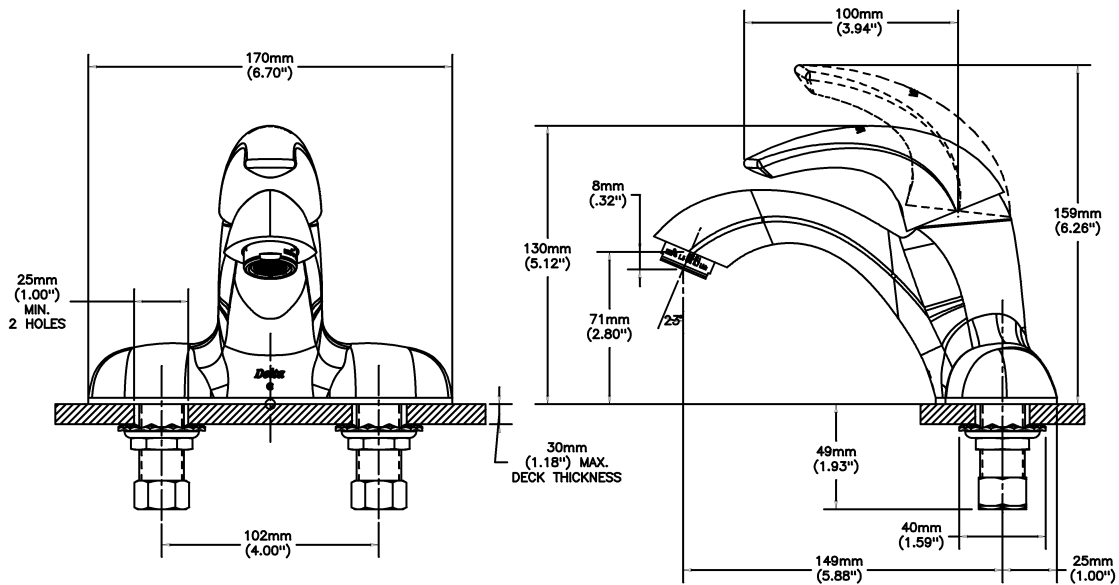

#### OPERATION:

- Not Available

***(Dimensional drawing on following page)***

Delta reserves the right (1) to make changes to specifications and materials, and (2) to change or discontinue models, both without notice or obligation. Dimensions are for reference. Measurement may vary plus or minus 6mm(0.25"). Mounting locations are suggested only. Check with local codes for requirements in your area. This spec was produced October 28, 2019.

INLET FOR 3/8" OR 1/2" FLEXIBLE RISER  
OR 1/2-14 NPSM COUPLING NUT (NOT SUPPLIED)

Delta reserves the right (1) to make changes to specifications and materials, and (2) to change or discontinue models, both without notice or obligation. Dimensions are for reference. Measurement may vary plus or minus 6mm(0.25"). Mounting locations are suggested only. Check with local codes for requirements in your area. This spec was produced October 28, 2019.