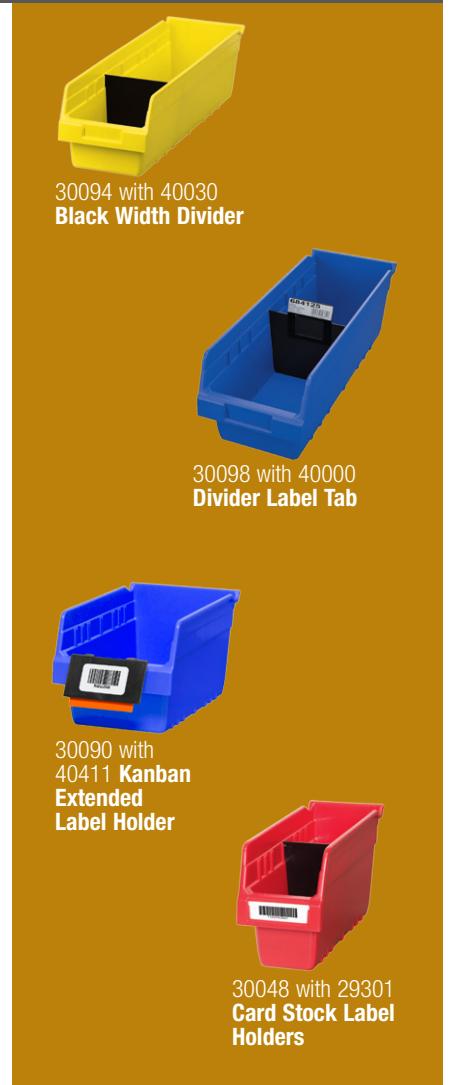

30094 with 40030 Black Width Divider

30098 with 40000 Divider Label Tab

30090 with 40411 Kanban Extended Label Holder

30048 with 29301 Card Stock Label Holders