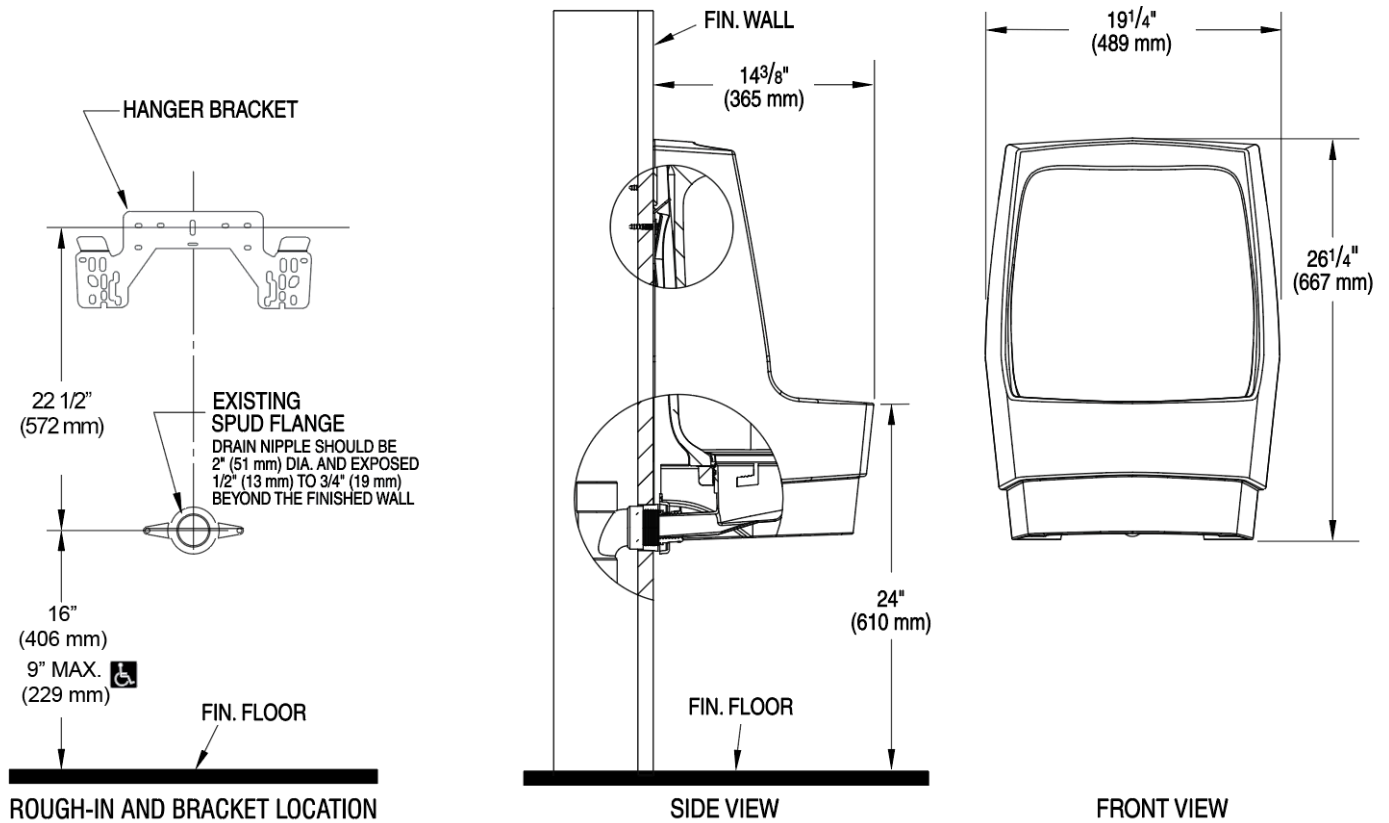

CODE NUMBER

1001000

DESCRIPTION

Vitreous China Waterfree Urinal.

DETAILS

- Nominal Dimensions: 14 3/8" x 19 5/8" x 26 3/4" (365 x 498 x 679mm)

FEATURES

- White Vitreous China
- Cartridge housing assembly
- 2" NPT outlet flange & Uni-coupler kit
- All mounting hardware included
- One (1) replaceable cartridge included†
- Touch-free, hygienic operation
- Up to 5x cleaner than flushing urinals

NOTES

All information contained within this document subject to change without notice.

All vitreous china dimensions shown in these drawings are nominal and not to scale. Dimensions can vary within the tolerances established in the governing ASME A112.19.2/CSA B45.1 standard. It is important to consider this when planning rough-in and plumbing layouts.

DO NOT install on copper DWV due to copper's susceptibility to corrosion.

ROUGH-IN

NOTE: ADA urinal rim height requirements allow all heights 17" and below. Sloan strongly recommends roughing in the drain to achieve a 16 1/2" rim height or less to ensure compliance.