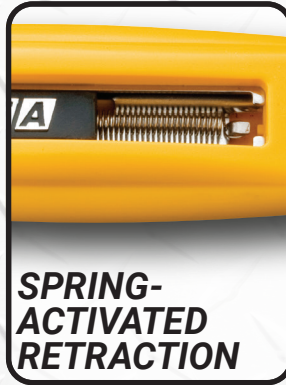

OLFA®

OLFA SK-9
SEMI-AUTOMATIC SELF-RETRACTING
SAFETY KNIFE with TAPE SPLITTER

**UNMATCHED
SHARPNESS**

**DURABLE,
NON-SLIP
ABS HANDLE**

**SPRING-
ACTIVATED
RETRACTION**

**METAL TAPE
SPLITTER END**

SAFETY IN YOUR HANDS

UNMATCHED SHARPNESS

Exclusive **Dual-Edge Safety Blade (SKB-2)** for **unmatched sharpness and edge retention**. Stainless-steel channel **securely maintains blade** during use.

DURABLE, NON-SLIP ABS HANDLE

Durable, non-slip ABS handle. A simple blade flip allows **right- and left-handed use**.

SPRING-ACTIVATED RETRACTION

Spring-activated blade **retracts when lifted from cutting surface**. Powerful stainless-steel spring **ensures blade tension**. Textured design provides **comfortable, non-slip grip**.

METAL TAPE SPLITTER END

Metal tape splitter end for tape, shrink wrap, and plastic packaging. Large loop for easy grip or to **attach a lanyard** or for hanging storage.

FOR USE WITH

BAGGED GOODS

UP TO 3-PLY CORRUGATED