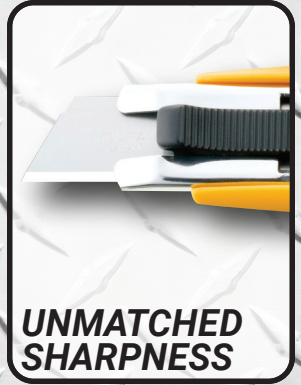

OLFA®

OLFA SK-9
SEMI-AUTOMATIC SELF-RETRACTING
SAFETY KNIFE with TAPE SPLITTER

**UNMATCHED
SHARPNESS**

**DURABLE,
NON-SLIP
ABS HANDLE**

**SPRING-
ACTIVATED
RETRACTION**

**METAL TAPE
SPLITTER END**

SAFETY IN YOUR HANDS

UNMATCHED SHARPNESS

Exclusive **Dual-Edge Safety Blade (SKB-2)** for **unmatched sharpness and edge retention**. Stainless-steel channel **securely maintains blade** during use.

DURABLE, NON-SLIP ABS HANDLE

Durable, non-slip ABS handle. A simple blade flip allows **right- and left-handed use**.

SPRING-ACTIVATED RETRACTION

Spring-activated blade **retracts when lifted from cutting surface**. Powerful stainless-steel spring **ensures blade tension**. Textured design provides **comfortable, non-slip grip**.

METAL TAPE SPLITTER END

Metal tape splitter end for tape, shrink wrap, and plastic packaging. Large loop for easy grip or to **attach a lanyard** or for hanging storage.

FOR USE WITH

BAGGED GOODS

UP TO 3-PLY CORRUGATED