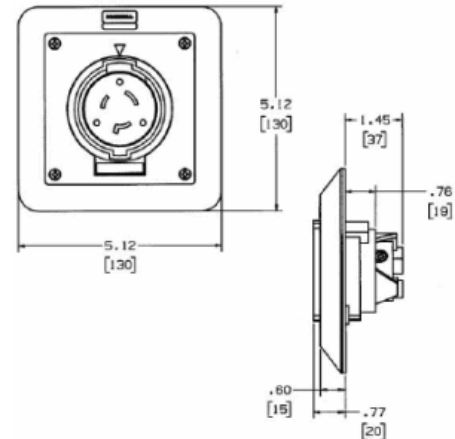

Specifications

Housing / Flange	Gray RPT
Terminal Retainer	Clear polycarbonate
Body Contact Carrier	Natural (white) nylon
Body Holding Screws	Steel, zinc plated
Contacts	Brass