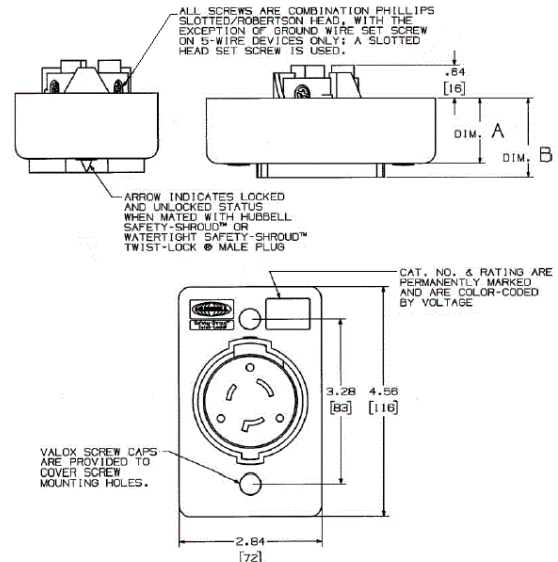

Environmental

Flammability	V2 or better per UL94/CSA 22.2 No.0.17
Moisture Resistance	IP20 Suitability
Operating Temperatures	Maximum Continuous 75°C; Minimum -40°C (w/o impact)