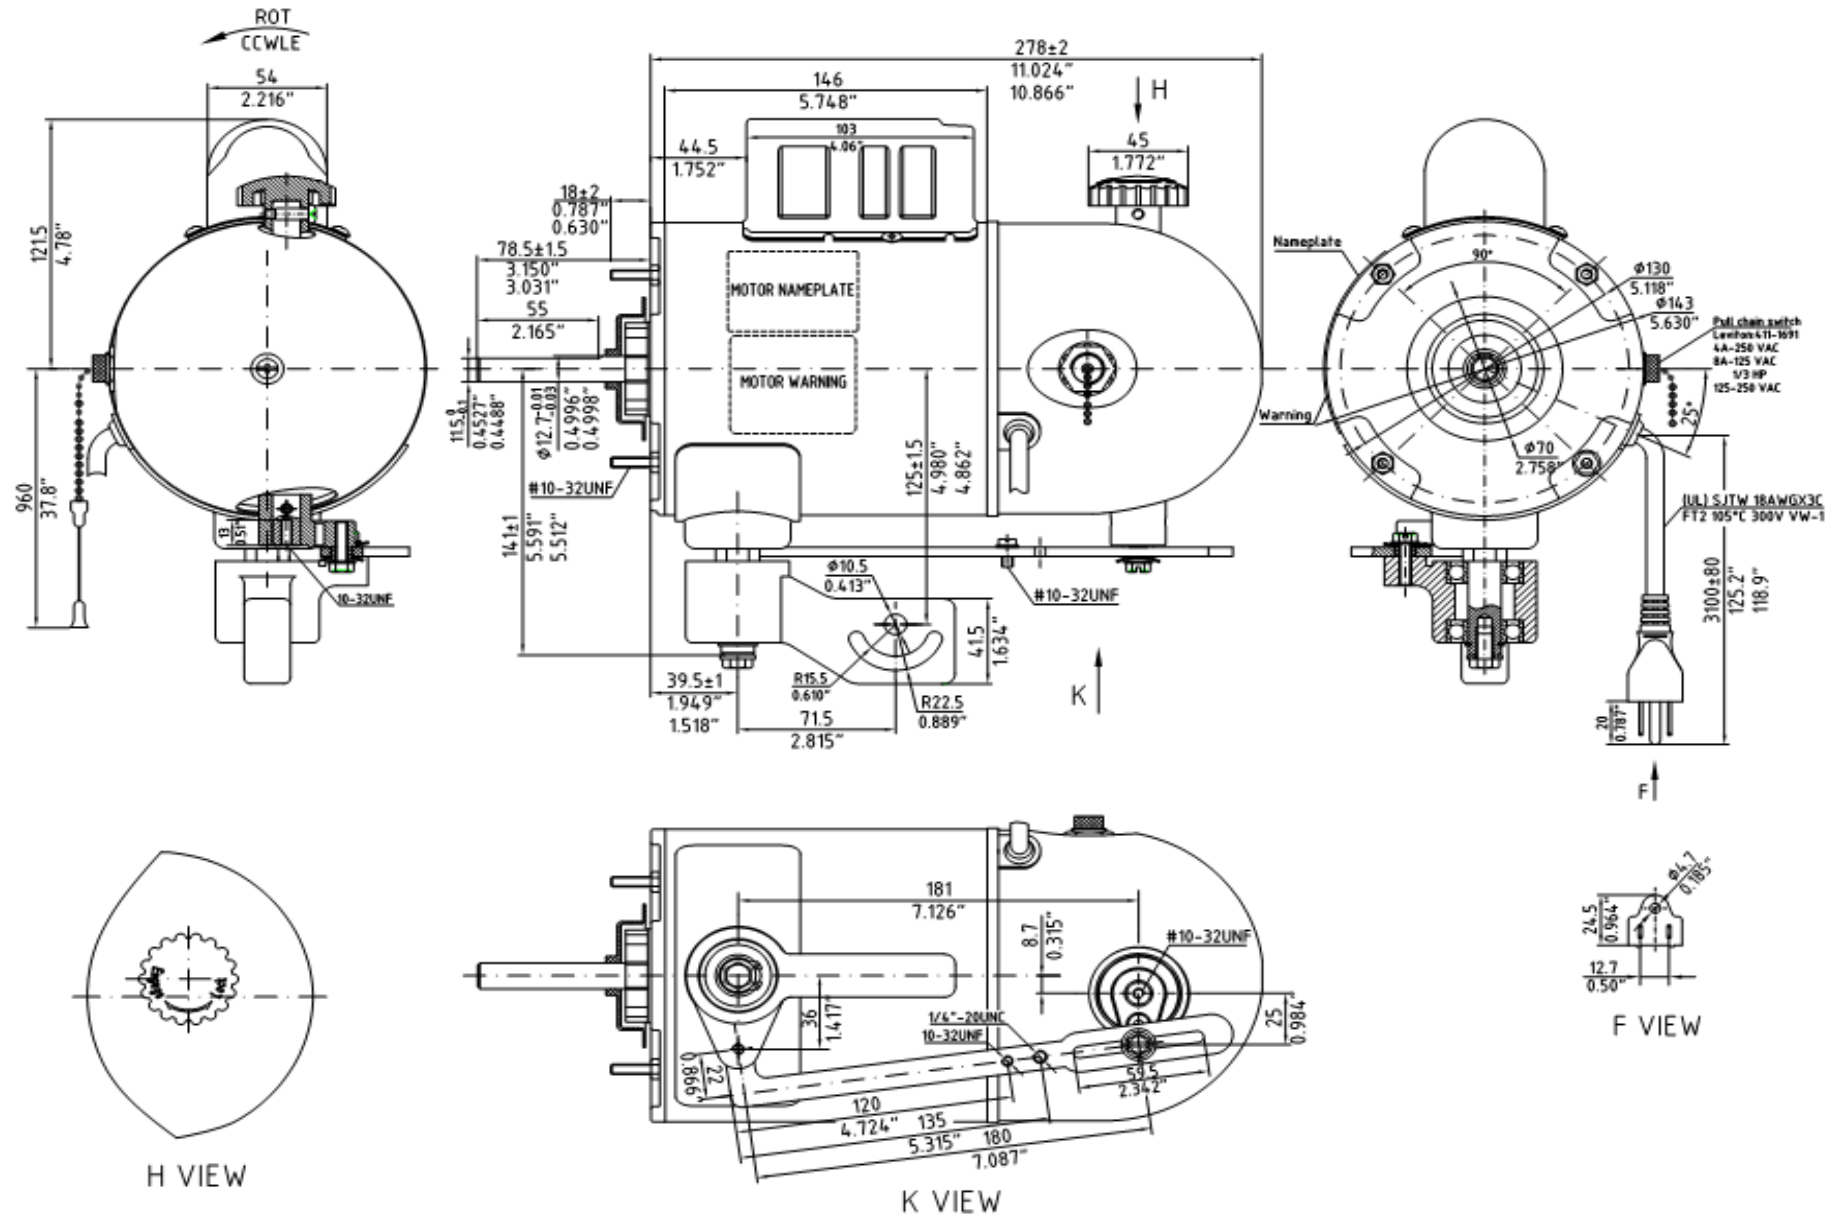

DIMENSIONAL DRAWING

Model No.: 4C354N

Dayton® Dayton Electric Mfg. Co.
5959 West Howard St.
Niles, IL 60714 USA