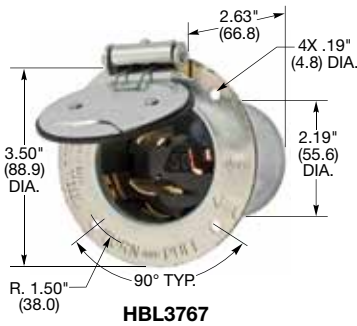

HBL3763C

IP20
SUITABILITY

Plugs

Description	Cord Dia.	Catalog Number
Nylon housing, thermoplastic polyester interior.	.830"-1.250" (21.08-31.75)	HBL3763C

Note: See page B-62 for accessories.

HBL3777

Flanged Inlets

Description	Catalog Number
Zinc plated steel casing, thermoset interior.	HBL3777
Zinc plated steel casing, thermoset interior with lift cover.	HBL3767

HBL3767

IP20
SUITABILITY

Connector Bodies

Description	Cord Dia.	Catalog Number
Nylon housing, thermoplastic polyester interior.	.830"-1.250" (21.08-31.75)	HBL3762C

Note: See page B-62 for accessories.

Receptacles

Description	Catalog Number
Black phenolic.	HBL3771

Note: See page B-62 for accessories.

HBL3762C

HBL3771

Dimensions in Inches (mm)