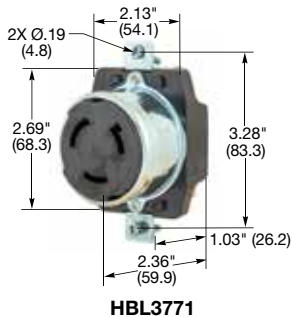

HBL3763C

IP20
SUITABILITY

Plugs

Description	Cord Dia.	Catalog Number
Nylon housing, thermoplastic polyester interior.	.830"-1.250" (21.08-31.75)	HBL3763C

Note: See page B-62 for accessories.

HBL3777

Flanged Inlets

Description	Catalog Number
Zinc plated steel casing, thermoset interior.	HBL3777
Zinc plated steel casing, thermoset interior with lift cover.	HBL3767

HBL3767

IP20
SUITABILITY

Connector Bodies

Description	Cord Dia.	Catalog Number
Nylon housing, thermoplastic polyester interior.	.830"-1.250" (21.08-31.75)	HBL3762C

Note: See page B-62 for accessories.

Receptacles

Description	Catalog Number
Black phenolic.	HBL3771

Note: See page B-62 for accessories.

HBL3762C

HBL3771

Dimensions in Inches (mm)