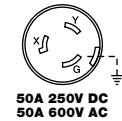

HBL3763C

IP20
SUITABILITY

Plugs

Description	Cord Dia.	Catalog Number
Nylon housing, thermoplastic polyester interior.	.830"-1.250" (21.08-31.75)	HBL3763C

Note: See page B-62 for accessories.

HBL3777

Flanged Inlets

Description	Catalog Number
Zinc plated steel casing, thermoset interior.	HBL3777
Zinc plated steel casing, thermoset interior with lift cover.	HBL3767

HBL3767

IP20
SUITABILITY

Connector Bodies

Description	Cord Dia.	Catalog Number
Nylon housing, thermoplastic polyester interior.	.830"-1.250" (21.08-31.75)	HBL3762C

Note: See page B-62 for accessories.

Receptacles

Description	Catalog Number
Black phenolic.	HBL3771

Note: See page B-62 for accessories.

HBL3762C

HBL3771

Dimensions in Inches (mm)