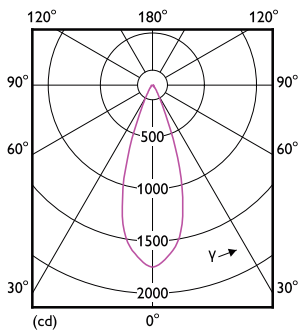

Dimensional drawing

MR16 12V 8-50W 621lm 36D 3000K GU5.3 D

Product	D	C
8.5MR16/LED/830/F35/DIM 12V 10/1FB	50.5 mm	46.5 mm

Photometric data

8-50W GU5-3 MR16 36D 830 3000K

8-50W GU5-3 MR16

8-50W GU5-3 MR16 36D 827 2700K