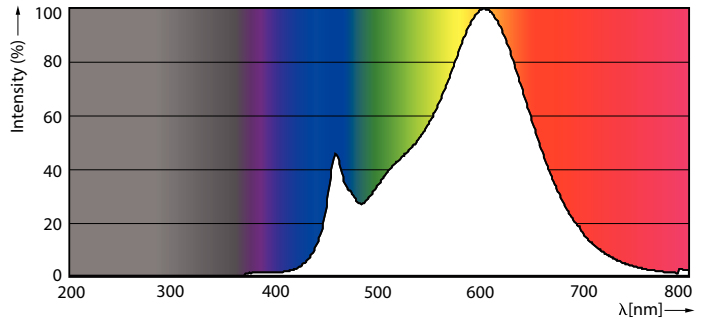

8-50W GU5-3 MR16