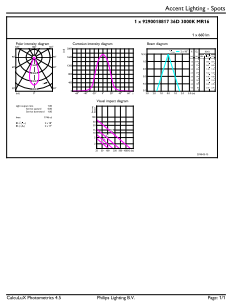

Dimensional drawing

MR16 12V 8-50W 621lm 36D 3000K GU5.3 D

Product	D	C
8.5MR16/LED/830/F35/DIM 12V 10/1FB	50.5 mm	46.5 mm

Photometric data

8-50W GU5-3 MR16 36D 830 3000K

8-50W GU5-3 MR16

8-50W GU5-3 MR16 36D 827 2700K