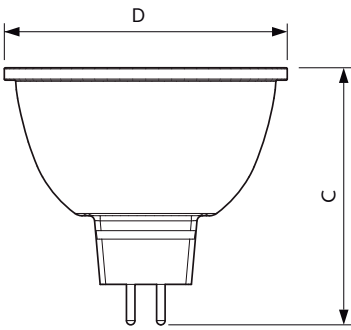

LED MR16

Product Data

Order product name	8.5MR16/LED/830/F35/DIM 12V 10/1FB
EAN/UPC - Product	046677533199
Order code	929001881704
Numerator - Quantity Per Pack	1

Numerator - Packs per outer box	10
Material Nr. (12NC)	929001881704
Net Weight (Piece)	0.052 kg

Dimensional drawing

MR16 12V 8-50W 621lm 36D 3000K GU5.3 D

Product	D	C
8.5MR16/LED/830/F35/DIM 12V 10/1FB	50.5 mm	46.5 mm