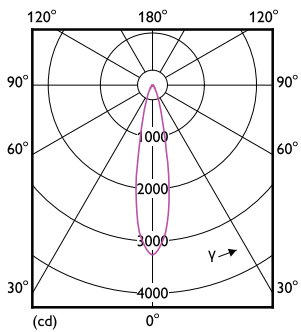

Dimensional drawing

MR16 12V 8-50W 621lm 24D 3000K GU5.3 D

Product	D	C
8.5MR16/LED/830/F25/DIM 12V 10/1FB	50.5 mm	46.5 mm

Photometric data

8-50W GU5-3 MR16 24D 830 3000K

8-50W GU5-3 MR16

8-50W GU5-3 MR16 24D 827 2700K