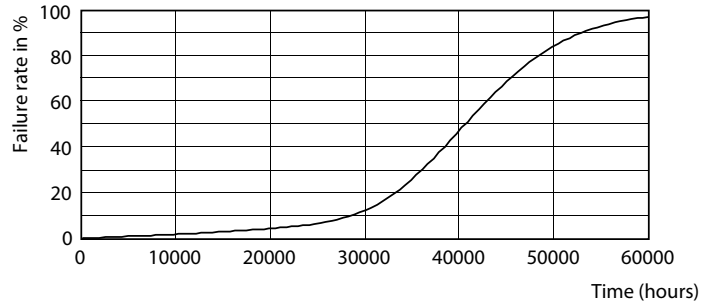

LED MR16

Lifetime

7-50W GU5-3 MR16

7-50W GU5-3 MR16