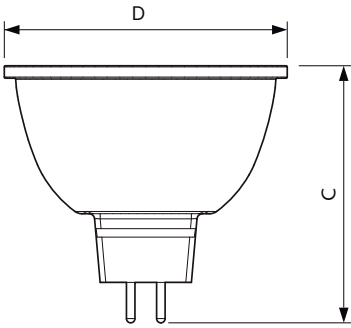

LED MR16

Product Data

Order product name	8.5MR16/LED/830/F25/DIM 12V 10/1FB
EAN/UPC - Product	046677533175
Order code	929001881404
Numerator - Quantity Per Pack	1

Numerator - Packs per outer box	10
Material Nr. (12NC)	929001881404
Net Weight (Piece)	0.052 kg

Dimensional drawing

MR16 12V 8-50W 621lm 24D 3000K GU5.3 D

Product	D	C
8.5MR16/LED/830/F25/DIM 12V 10/1FB	50.5 mm	46.5 mm