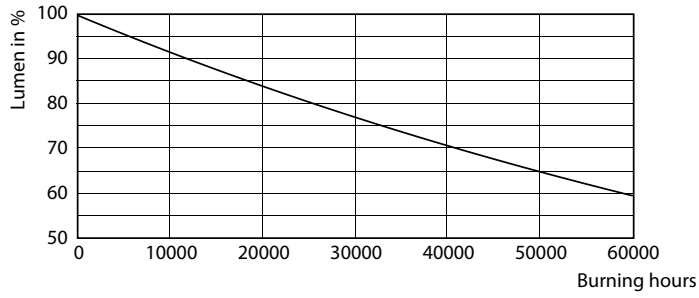

LED MR16

Lifetime

7-50W GU5-3 MR16

7-50W GU5-3 MR16