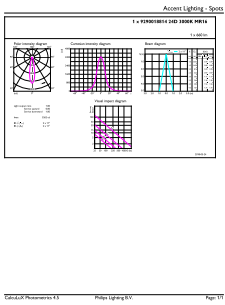

LED MR16

Product Data

Order product name	8.5MR16/LED/830/F25/DIM 12V 10/1FB
EAN/UPC - Product	046677533175
Order code	929001881404
Numerator - Quantity Per Pack	1

Numerator - Packs per outer box	10
Material Nr. (12NC)	929001881404
Net Weight (Piece)	0.052 kg

Dimensional drawing

MR16 12V 8-50W 621lm 24D 3000K GU5.3 D

Product	D	C
8.5MR16/LED/830/F25/DIM 12V 10/1FB	50.5 mm	46.5 mm

Photometric data

8-50W GU5-3 MR16 24D 830 3000K

8-50W GU5-3 MR16

8-50W GU5-3 MR16 24D 827 2700K