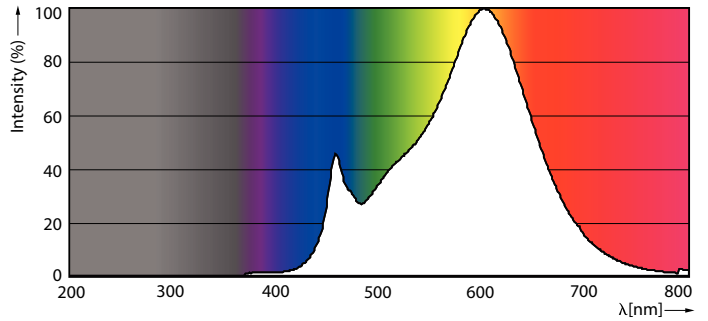

8-50W GU5-3 MR16